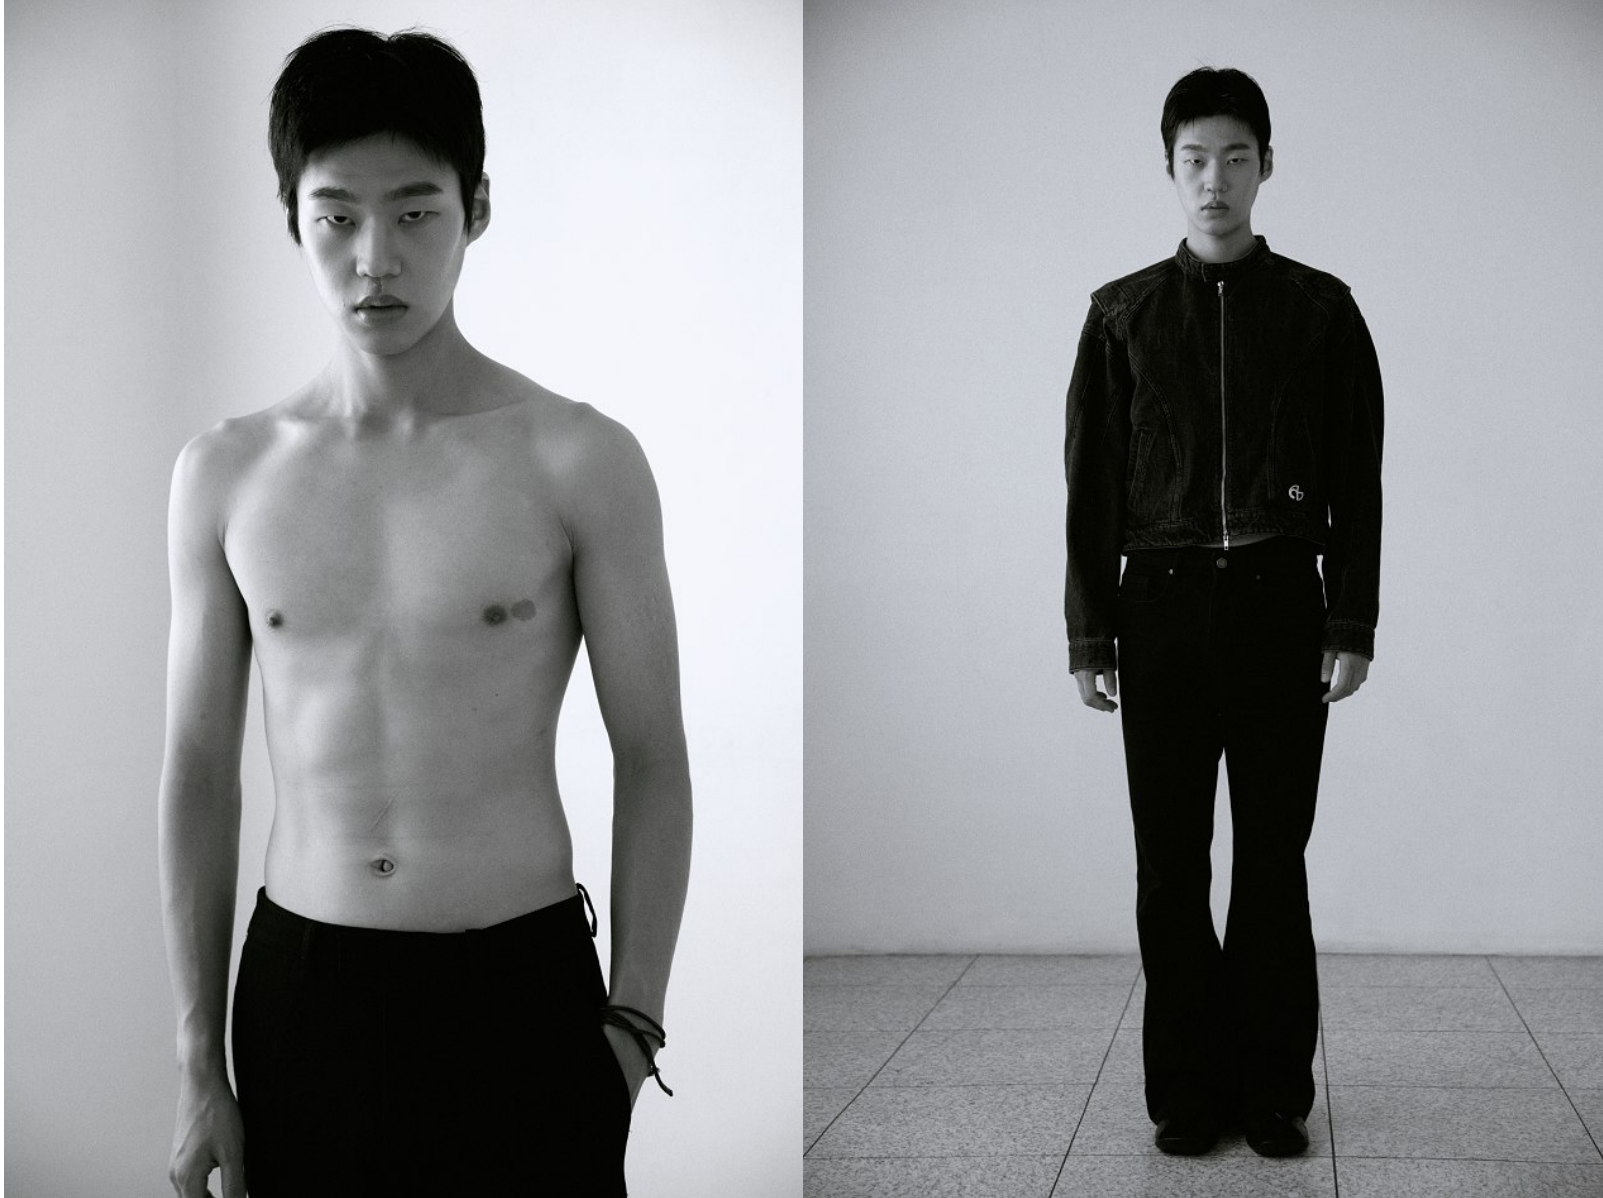

IM SEUNG HO (@clo_ilo.l)

Morph

Morph Management, 36 Jangmun-ro Yongsan-gu Seoul Korea ZIP 04393 | Phone: +82 2 797 7200

IM SEUNG HO (@clo_ilo.l)

Height 184/6'0.5" Chest 86/34" Waist 69/27" Hips 95/37.5" Shoe 275mm Hair Black Eyes Black Born in 2001