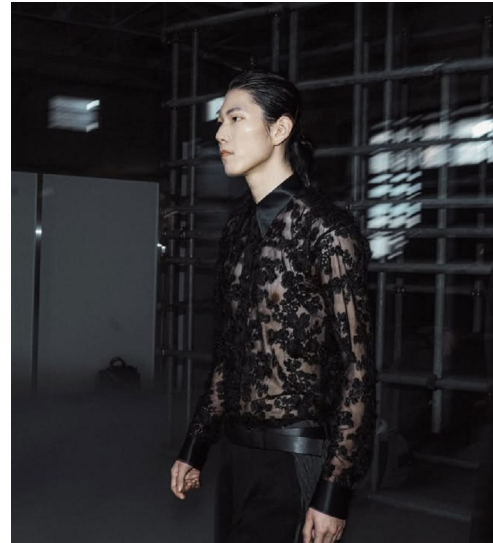

Morph

Morph Management, 36 Jangmun-ro Yongsan-gu Seoul Korea ZIP 04393 | Phone: +82 2 797 7200

HWANG YOON SANG (@hwangyoonsangg)

Height 187/6'1.5" Chest 84/33" Waist 67/26.5" Hips 86/34" Shoe 275mm Hair Black Eyes Black Born in 2001