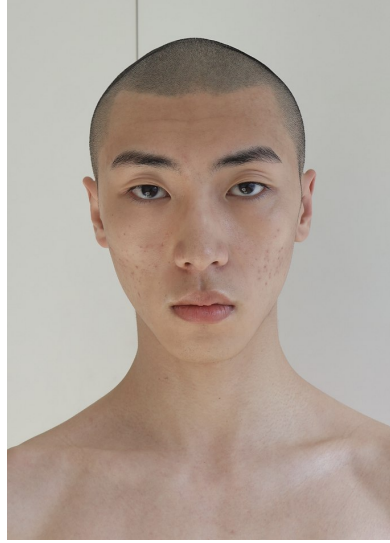

Morph

Morph Management, 36 Jangmun-ro Yongsan-gu Seoul Korea ZIP 04393 | Phone: +82 2 797 7200

JEON SEUN GU (@199_72kk)

Height 190/6'2.5" Chest 81/32" Waist 71/28" Hips 94/37" Shoe 285 Hair Black Eyes Black Born in 2007