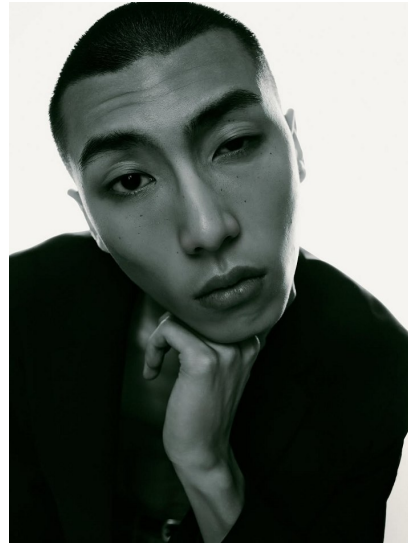

Morph

Morph Management, 36 Jangmun-ro Yongsan-gu Seoul Korea ZIP 04393 | Phone: +82 2 797 7200

JEON SEUN GU (@199_72kk)

Height 190/6'2.5" Chest 81/32" Waist 71/28" Hips 94/37" Shoe 285 Hair Black Eyes Black Born in 2007