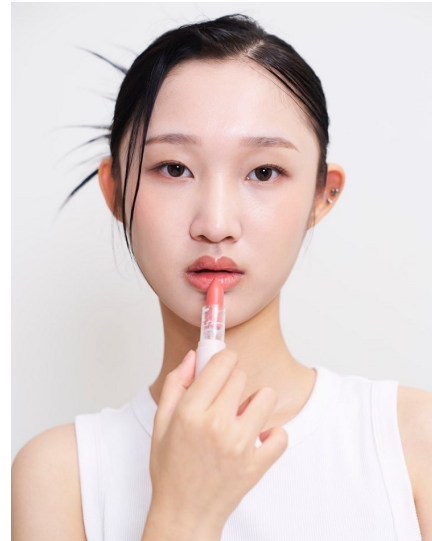

# Morph

Morph Management, 36 Jangmun-ro Yongsan-gu Seoul Korea ZIP 04393 | Phone: +82 2 797 7200

JEONG YEO WON (@\_0y\_w5)

Height 174/5'8.5" Bust 74/29" A Waist 58/23" Hips 86/34" Shoe 240mm Hair Black Eyes Black Born in 2008