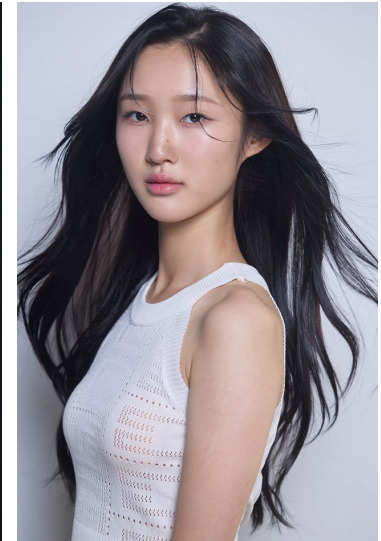

# Morph

Morph Management, 36 Jangmun-ro Yongsan-gu Seoul Korea ZIP 04393 | Phone: +82 2 797 7200

JEONG YEO WON (@\_0y\_w5)

Height 174/5'8.5" Bust 74/29" A Waist 58/23" Hips 86/34" Shoe 240mm Hair Black Eyes Black Born in 2008