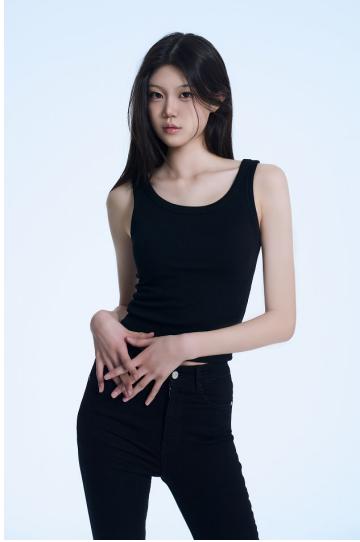

Morph

Morph Management, 36 Jangmun-ro Yongsan-gu Seoul Korea ZIP 04393 | Phone: +82 2 797 7200

KWON SEO HYUN (@seohyun.kwon)

Height 180/5'11" Bust 33/13" Waist 60/23.5" Hips 92/36" Shoe 255mm Hair Black Eyes Black Born in 2009