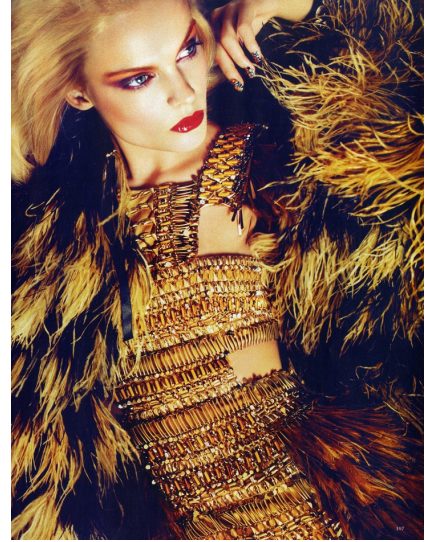

Morph

Morph Management, 36 Jangmun-ro Yongsan-gu Seoul Korea ZIP 04393 | Phone: +82 2 797 7200

VIKTORIYA SASONKINA (@viktoryiasasonkina)

Height 175/5'9" Bust 86/34" Waist 61/24" Hips 86/34" Hair Blonde Eyes Blue Born in 1900