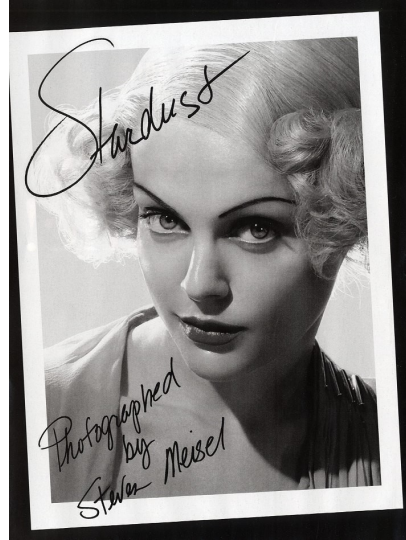

# Morph

Morph Management, 36 Jangmun-ro Yongsan-gu Seoul Korea ZIP 04393 | Phone: +82 2 797 7200

VIKTORIYA SASONKINA (@viktoriyasasonkina)

Height 175/5'9" Bust 86/34" Waist 61/24" Hips 86/34" Hair Blonde Eyes Blue Born in 1900

CHAD PINNAC

2023 ARTIST & MODEL | 36

VIKTORIYA SASONKINA (@viktoriyasasonkina)

Height 175/5'9" Bust 86/34" Waist 61/24" Hips 86/34" Hair Blonde Eyes Blue Born in 1900