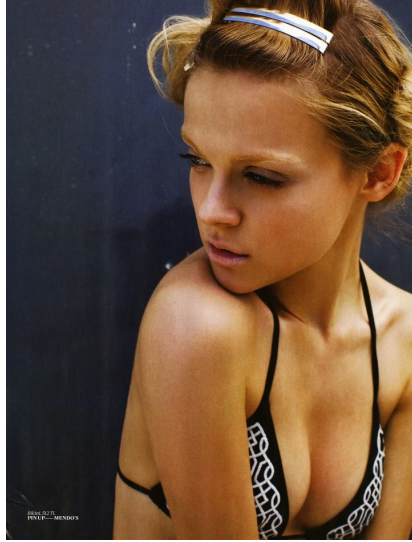

Morph

Morph Management, 36 Jangmun-ro Yongsan-gu Seoul Korea ZIP 04393 | Phone: +82 2 797 7200

VIKTORIYA SASONKINA (@viktoryiasasonkina)

Height 175/5'9" Bust 86/34" Waist 61/24" Hips 86/34" Hair Blonde Eyes Blue Born in 1900