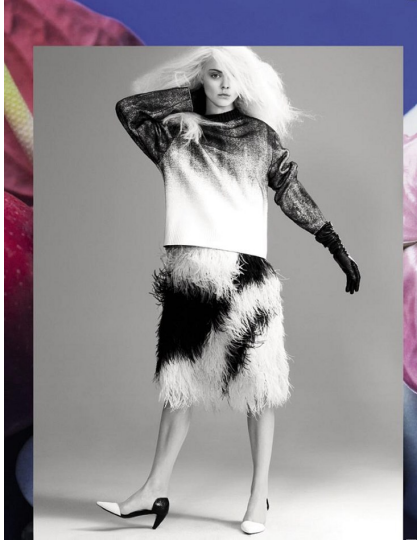

Morph

Morph Management, 36 Jangmun-ro Yongsan-gu Seoul Korea ZIP 04393 | Phone: +82 2 797 7200

VIKTORIYA SASONKINA (@viktoryiasasonkina)

Height 175/5'9" Bust 86/34" Waist 61/24" Hips 86/34" Hair Blonde Eyes Blue Born in 1900