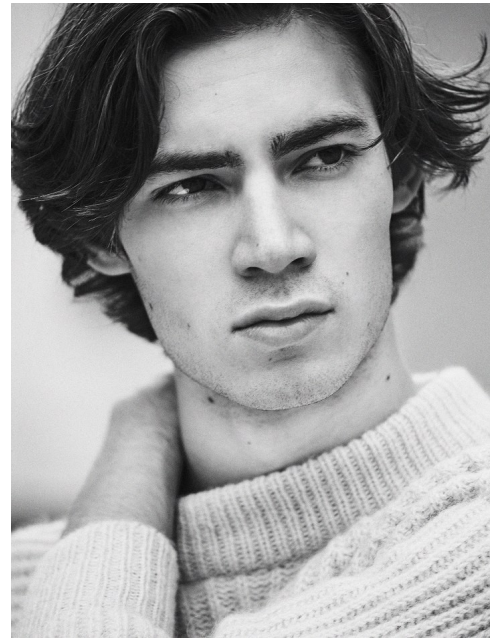

Morph

Morph Management, 36 Jangmun-ro Yongsan-gu Seoul Korea ZIP 04393 | Phone: +82 2 797 7200

Adam Osborne

Height 187/6'1.5" Waist 76/30" Collar 39/15.5" Hair Brown Eyes Brown Born in 1900