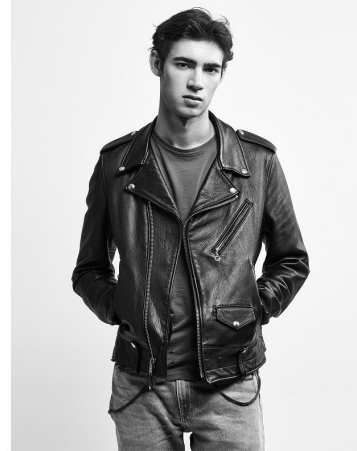

Morph

Morph Management, 36 Jangmun-ro Yongsan-gu Seoul Korea ZIP 04393 | Phone: +82 2 797 7200

ADAM OSBORNE

Height 187/6'1.5" Waist 76/30" Hair Brown Eyes Brown Born in 1900