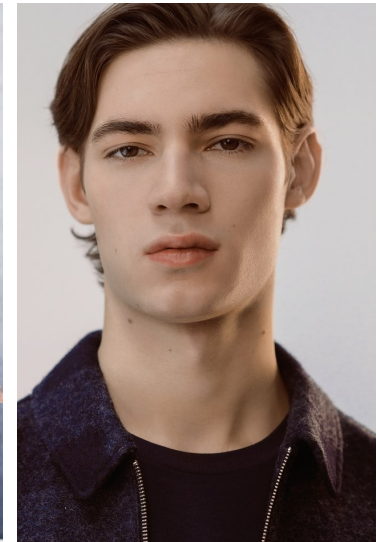

## ADAM OSBORNE

Height 187/6'1.5" Waist 76/30" Hair Brown Eyes Brown Born in 1900