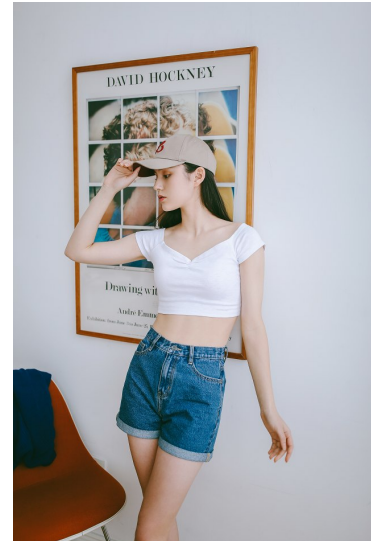

Morph

Morph Management, 36 Jangmun-ro Yongsan-gu Seoul Korea ZIP 04393 | Phone: +82 2 797 7200

LOIS KIM (@_loisbailey)

Height 172/5'7.5" Bust 86/34" B Waist 62/24.5" Hips 91/36" Shoe 250mm Hair Black Eyes Brown Born in 2003