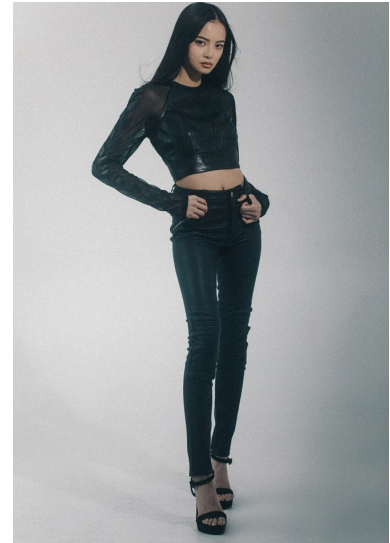

Morph

Morph Management, 36 Jangmun-ro Yongsan-gu Seoul Korea ZIP 04393 | Phone: +82 2 797 7200

SARAH HUYNH (@iamsarahhuynh)

Height 173/5'8" Bust 76/30" Waist 58/23" Hips 85/33.5" Hair Black Eyes Black Born in 2000