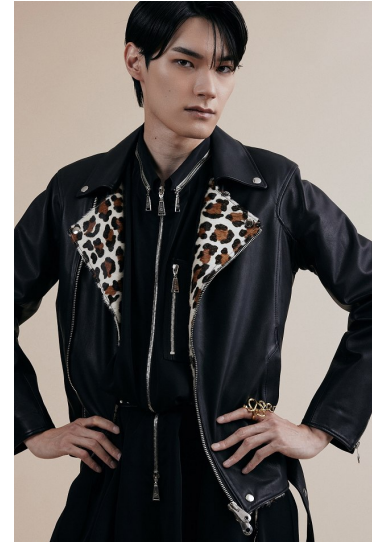

Morph

Morph Management, 36 Jangmun-ro Yongsan-gu Seoul Korea ZIP 04393 | Phone: +82 2 797 7200

AOI (@by_yuu07)

Height 186/6'1.5" Chest 92/36" Waist 73/28.5" Hips 95/37.5" Shoe 290mm Hair Black Eyes Black Born in 1997