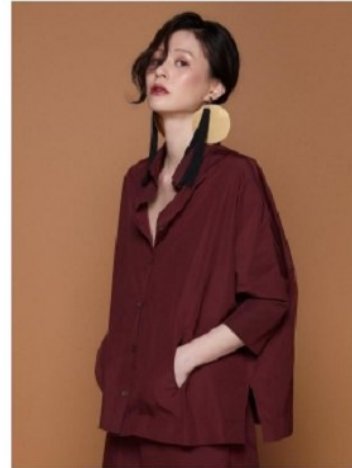

Morph

Morph Management, 36 Jangmun-ro Yongsan-gu Seoul Korea ZIP 04393 | Phone: +82 2 797 7200

Morph

Morph Management, 36 Jangmun-ro Yongsan-gu Seoul Korea ZIP 04393 | Phone: +82 2 797 7200

Cho Ha Yan (@whiteci.cho)

Height 175/5'9" Bust 86/34" A Waist 71/28" Hips 86/34" Shoe 250mm

Hair Dark Brown Eyes Brown Born in 1978

MORPH COMPCARD UPDATE WOMEN

Born in 1900