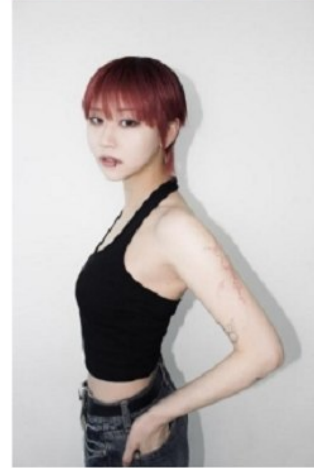

Morph

Morph Management, 36 Jangmun-ro Yongsan-gu Seoul Korea ZIP 04393 | Phone: +82 2 797 7200

Morph

Morph Management, 36 Jangmun-ro Yongsan-gu Seoul Korea ZIP 04393 | Phone: +82 2 797 7200

Jo Yu Jin (@u.xxj)

Height 171/5'7.5" Bust 84/33" C Waist 62/24.5" Hips 90/35.5" Shoe 240mm
Hair Blonde Eyes Brown Born in 1998

MORPH COMPCARD UPDATE WOMEN

Born in 1900