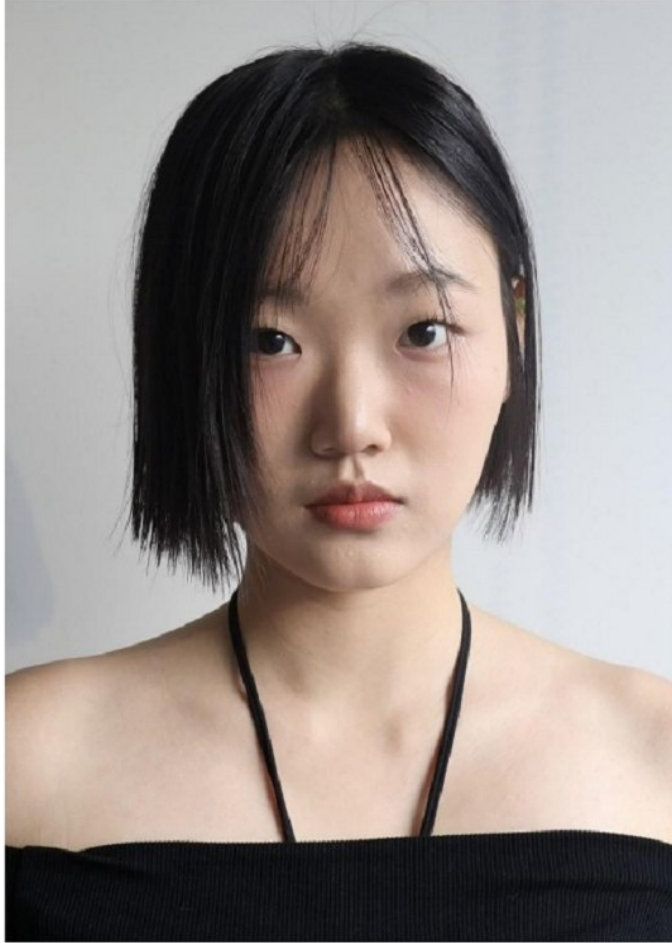

Morph

Morph Management, 36 Jangmun-ro Yongsan-gu Seoul Korea ZIP 04393 | Phone: +82 2 797 7200

Morph

Morph Management, 36 Jangmun-ro Yongsan-gu Seoul Korea ZIP 04393 | Phone: +82 2 797 7200

Yun Hye In (@hyeiiny)

Height 175/5'9" Bust 85/33.5" A Waist 63/25" Hips 85/33.5" Shoe 250mm

Hair Black Eyes Black Born in 2006

MORPH COMPCARD UPDATE WOMEN

Born in 1900