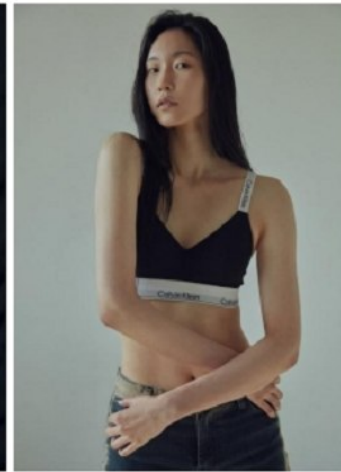

Morph

Morph Management, 36 Jangmun-ro Yongsan-gu Seoul Korea ZIP 04393 | Phone: +82 2 797 7200

Morph

Morph Management, 36 Jangmun-ro Yongsan-gu Seoul Korea ZIP 04393 | Phone: +82 2 797 7200

Kang Min Ji (@aielxo)

Height 178/5'10" Bust 77/30.5" A Waist 62/24.5" Hips 90/35.5" Shoe 255mm

Hair Black Eyes Dark Brown Born in 2006

MORPH COMPCARD UPDATE WOMEN

Born in 1900