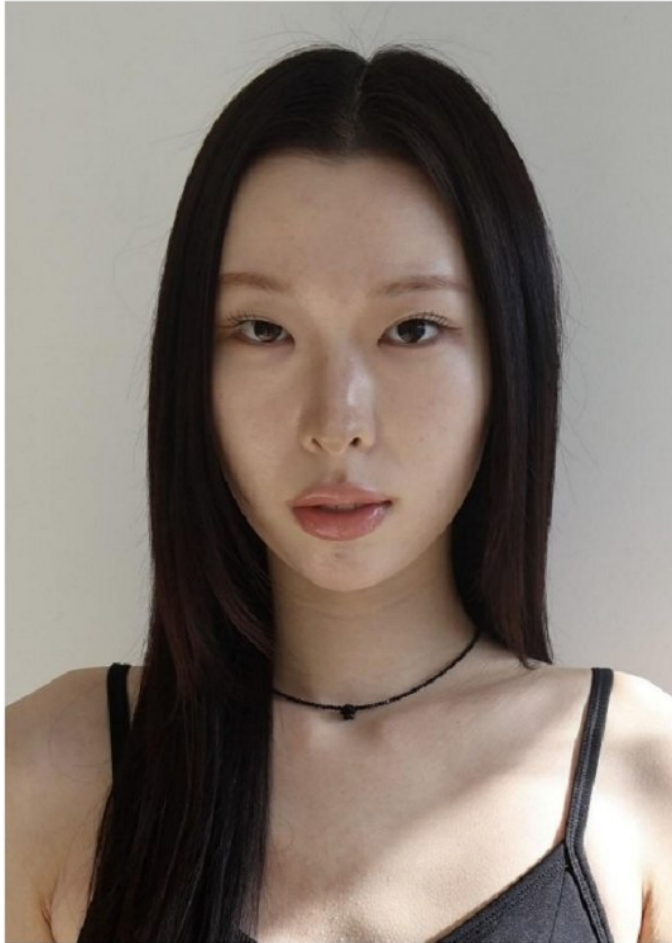

Morph

Morph Management, 36 Jangmun-ro Yongsan-gu Seoul Korea ZIP 04393 | Phone: +82 2 797 7200

Morph

Morph Management, 36 Jangmun-ro Yongsan-gu Seoul Korea ZIP 04393 | Phone: +82 2 797 7200

Lee Young Joo (@20.zoo_)

Height 174/5'8.5" Bust 77/30.5" A Waist 56/22" Hips 81/32" Shoe 240mm

Hair Black Eyes Black Born in 2003

MORPH COMPCARD UPDATE WOMEN

Born in 1900