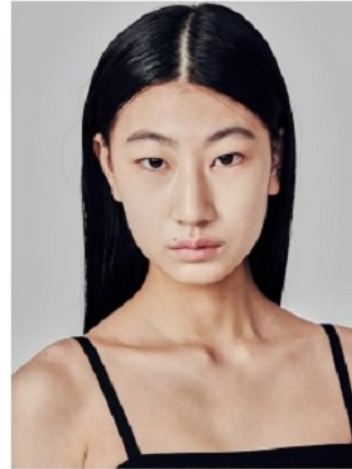

Morph

Morph Management, 36 Jangmun-ro Yongsan-gu Seoul Korea ZIP 04393 | Phone: +82 2 797 7200

Morph

Morph Management, 36 Jangmun-ro Yongsan-gu Seoul Korea ZIP 04393 | Phone: +82 2 797 7200

Ham Chae Yoon (@n00y_eahc.mah.4211)

Height 173/5'8" Bust 74/29" A Waist 58/23" Hips 85/33.5" Shoe 245mm

Hair Black Eyes Black Born in 2009

MORPH COMPCARD UPDATE WOMEN

Born in 1900