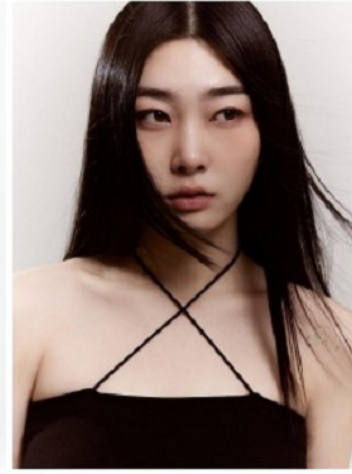

Morph

Morph Management, 36 Jangmun-ro Yongsan-gu Seoul Korea ZIP 04393 | Phone: +82 2 797 7200

Morph

Morph Management, 36 Jangmun-ro Yongsan-gu Seoul Korea ZIP 04393 | Phone: +82 2 797 7200

Baek Sebin (@sebinisback)

Height 179/5'10.5" Bust 85/33.5" A Waist 61/24" Hips 89/35" Shoe 255mm

Hair Black Eyes Brown Born in 2001

MORPH COMPCARD UPDATE WOMEN

Born in 1900