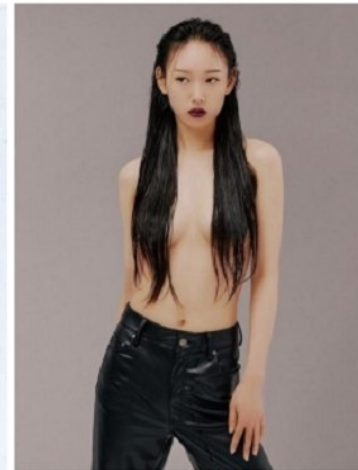

Morph

Morph Management, 36 Jangmun-ro Yongsan-gu Seoul Korea ZIP 04393 | Phone: +82 2 797 7200

Morph

Morph Management, 36 Jangmun-ro Yongsan-gu Seoul Korea ZIP 04393 | Phone: +82 2 797 7200

Kim Hee Jung (@heejung_n17)

Height 170/5'7" Bust 76/30" B Waist 60/23.5" Hips 84/33" Shoe 235mm

Hair Black Eyes Black Born in 1999

MORPH COMPCARD UPDATE WOMEN

Born in 1900