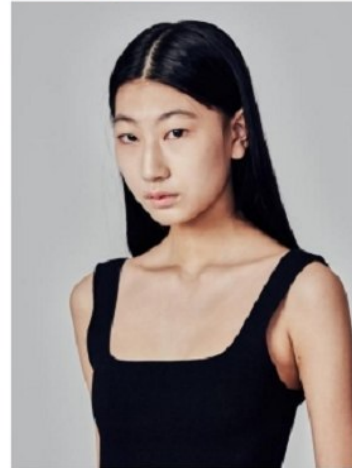

Morph

Morph Management, 36 Jangmun-ro Yongsan-gu Seoul Korea ZIP 04393 | Phone: +82 2 797 7200

Morph

Morph Management, 36 Jangmun-ro Yongsan-gu Seoul Korea ZIP 04393 | Phone: +82 2 797 7200

Ham Chae Yoon (@n00y_eahc.mah.4211)

Height 173/5'8" Bust 74/29" A Waist 58/23" Hips 85/33.5" Shoe 245mm

Hair Black Eyes Black Born in 2009

MORPH COMPCARD UPDATE WOMEN

Born in 1900