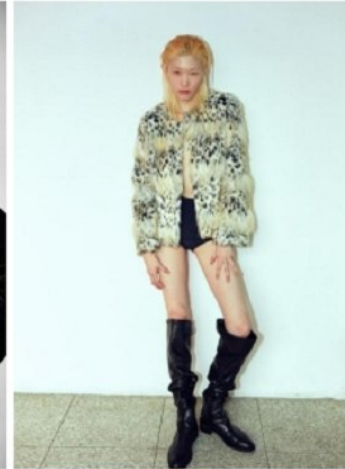

Morph

Morph Management, 36 Jangmun-ro Yongsan-gu Seoul Korea ZIP 04393 | Phone: +82 2 797 7200

Morph

Morph Management, 36 Jangmun-ro Yongsan-gu Seoul Korea ZIP 04393 | Phone: +82 2 797 7200

Hwang Jae Hee (@wxogml)

Height 177/5'9.5" Bust 77/30.5" A Waist 58/23" Hips 86/34" Shoe 260mm

Hair Blonde Eyes Brown Born in 2005

MORPH COMPCARD UPDATE WOMEN

Born in 1900