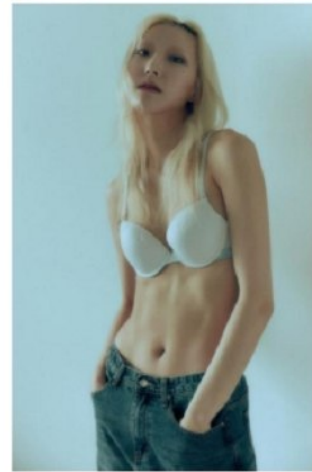

Morph

Morph Management, 36 Jangmun-ro Yongsan-gu Seoul Korea ZIP 04393 | Phone: +82 2 797 7200

Morph

Morph Management, 36 Jangmun-ro Yongsan-gu Seoul Korea ZIP 04393 | Phone: +82 2 797 7200

Lee Dong Eun (@lxxodd_)

Height 177/5'9.5" Bust 80/31.5" A Waist 61/24" Hips 90/35.5" Shoe 250mm

Hair Blonde Eyes Black Born in 2004

MORPH COMPCARD UPDATE WOMEN

Born in 1900