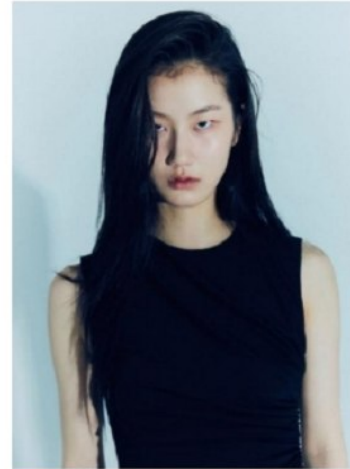

Morph

Morph Management, 36 Jangmun-ro Yongsan-gu Seoul Korea ZIP 04393 | Phone: +82 2 797 7200

Morph

Morph Management, 36 Jangmun-ro Yongsan-gu Seoul Korea ZIP 04393 | Phone: +82 2 797 7200

Jang Bokeum (@rosely__js2)

Height 176/5'9.5" Bust 73/28.5" B Waist 56/22" Hips 85/33.5" Shoe 235mm

Hair Black Eyes Black Born in 2005

MORPH COMPCARD UPDATE WOMEN

Born in 1900