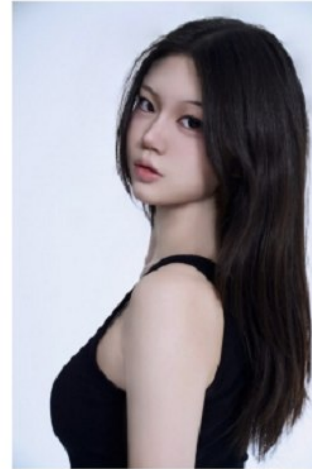

Morph

Morph Management, 36 Jangmun-ro Yongsan-gu Seoul Korea ZIP 04393 | Phone: +82 2 797 7200

Morph

Morph Management, 36 Jangmun-ro Yongsan-gu Seoul Korea ZIP 04393 | Phone: +82 2 797 7200

Kwon Seo Hyun (@seohyun.kwon)

Height 180/5'11" Bust 33/13" Waist 60/23.5" Hips 92/36" Shoe 255mm
Hair Black Eyes Black Born in 2009

MORPH COMPCARD UPDATE WOMEN

Born in 1900