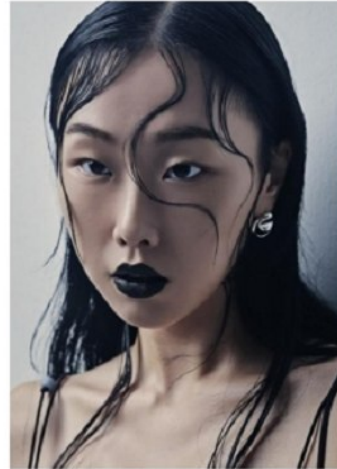

Morph

Morph Management, 36 Jangmun-ro Yongsan-gu Seoul Korea ZIP 04393 | Phone: +82 2 797 7200

Morph

Morph Management, 36 Jangmun-ro Yongsan-gu Seoul Korea ZIP 04393 | Phone: +82 2 797 7200

Park Chae Won (@onlyandwon)

Height 176/5'9.5" Bust 84/33" A Waist 61/24" Hips 88/34.5" Shoe 245mm

Hair Black Eyes Brown Born in 1999

MORPH COMPCARD UPDATE WOMEN

Born in 1900