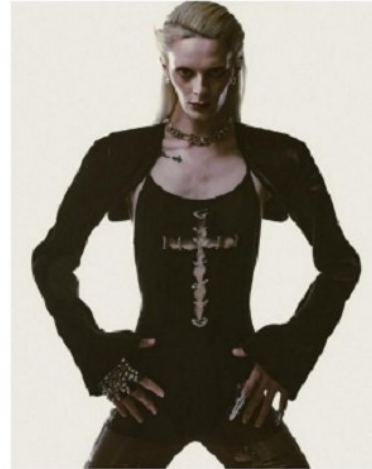

Morph

Morph Management, 36 Jangmun-ro Yongsan-gu Seoul Korea ZIP 04393 | Phone: +82 2 797 7200

Morph

Morph Management, 36 Jangmun-ro Yongsan-gu Seoul Korea ZIP 04393 | Phone: +82 2 797 7200

Gigi Hari (@gigi.hari)

Height 182/5'11.5" Bust 80/31.5" A Waist 61/24" Hips 85/33.5" Shoe 270mm
Hair Blonde Eyes Green/Brown Born in 1994

MORPH COMPCARD UPDATE WOMEN

Born in 1900