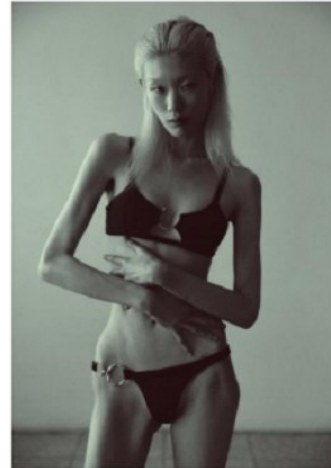

Morph

Morph Management, 36 Jangmun-ro Yongsan-gu Seoul Korea ZIP 04393 | Phone: +82 2 797 7200

Morph

Morph Management, 36 Jangmun-ro Yongsan-gu Seoul Korea ZIP 04393 | Phone: +82 2 797 7200

Hwang Jae Hee (@wxogml)

Height 177/5'9.5" Bust 77/30.5" A Waist 58/23" Hips 86/34" Shoe 260mm

Hair Blonde Eyes Brown Born in 2005

MORPH COMPCARD UPDATE WOMEN

Born in 1900