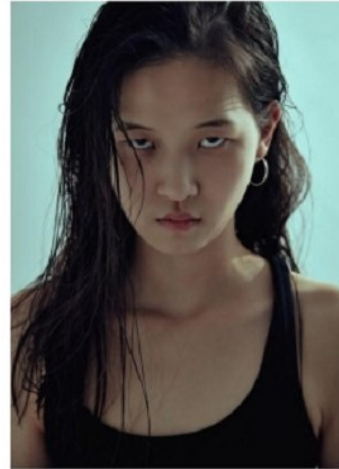

Morph

Morph Management, 36 Jangmun-ro Yongsan-gu Seoul Korea ZIP 04393 | Phone: +82 2 797 7200

Morph

Morph Management, 36 Jangmun-ro Yongsan-gu Seoul Korea ZIP 04393 | Phone: +82 2 797 7200

Choi Yun Suh (@ch00ice)

Height 180/5'11" Bust 79/31" A Waist 59/23" Hips 91/36" Shoe 245mm

Hair Brown Eyes Black Born in 2006

MORPH COMPCARD UPDATE WOMEN

Born in 1900