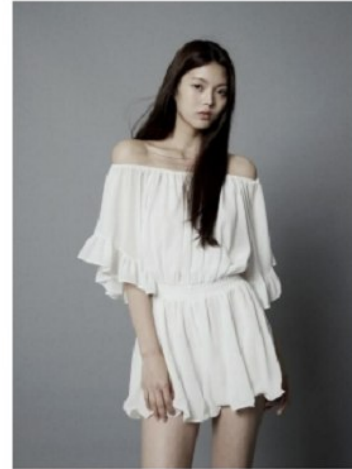

Morph

Morph Management, 36 Jangmun-ro Yongsan-gu Seoul Korea ZIP 04393 | Phone: +82 2 797 7200

Morph

Morph Management, 36 Jangmun-ro Yongsan-gu Seoul Korea ZIP 04393 | Phone: +82 2 797 7200

Lee Joo Hyun (@jooiooui)

Height 178/5'10" Bust 80/31.5" A Waist 60/23.5" Hips 90/35.5" Shoe 250mm

Hair Brown Eyes Black Born in 2004

MORPH COMPCARD UPDATE WOMEN

Born in 1900