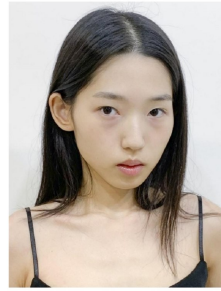

Morph

Morph Management, 36 Jangmun-ro Yongsan-gu Seoul Korea ZIP 04393 | Phone: +82 2 797 7200

Morph

MORPH COMPCARD UPDATE WOMEN

Born in 1900