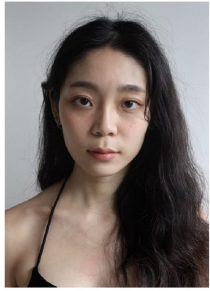

Morph

Morph Management, 36 Jangmun-ro Yongsan-gu Seoul Korea ZIP 04393 | Phone: +82 2 797 7200

Morph