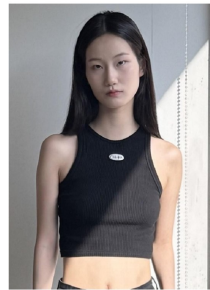

Morph

Morph Management, 36 Jangmun-ro Yongsan-gu Seoul Korea ZIP 04393 | Phone: +82 2 797 7200

Morph

MORPH COMPCARD UPDATE WOMEN

Born in 1900