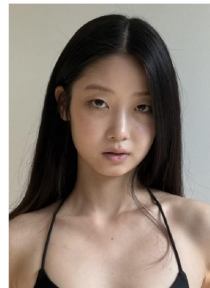

Morph

Morph Management, 36 Jangmun-ro Yongsan-gu Seoul Korea ZIP 04393 | Phone: +82 2 797 7200

FEMALE MODELS

Morph

MORPH COMPCARD UPDATE WOMEN

Born in 1900