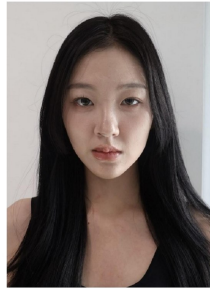

Morph

Morph Management, 36 Jangmun-ro Yongsan-gu Seoul Korea ZIP 04393 | Phone: +82 2 797 7200

Morph

MORPH COMPCARD UPDATE WOMEN

Born in 1900