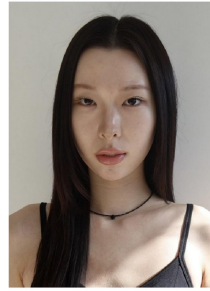

Morph

Morph Management, 36 Jangmun-ro Yongsan-gu Seoul Korea ZIP 04393 | Phone: +82 2 797 7200

Morph

MORPH COMPCARD UPDATE WOMEN

Born in 1900