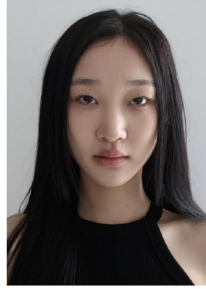

Morph

Morph Management, 36 Jangmun-ro Yongsan-gu Seoul Korea ZIP 04393 | Phone: +82 2 797 7200

Morph

MORPH COMPCARD UPDATE WOMEN

Born in 1900