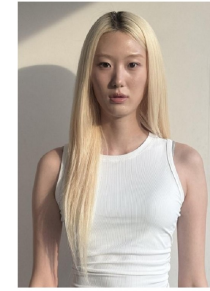

Morph

Morph Management, 36 Jangmun-ro Yongsan-gu Seoul Korea ZIP 04393 | Phone: +82 2 797 7200

Morph

MORPH COMPCARD UPDATE WOMEN

Born in 1900