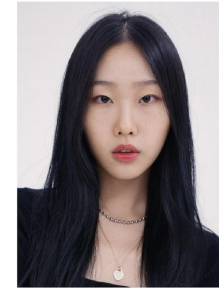

Morph

Morph Management, 36 Jangmun-ro Yongsan-gu Seoul Korea ZIP 04393 | Phone: +82 2 797 7200

FEMALE MODELS

Morph

MORPH COMPCARD UPDATE WOMEN

Born in 1900