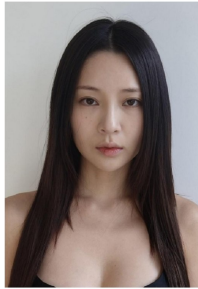

Morph

Morph Management, 36 Jangmun-ro Yongsan-gu Seoul Korea ZIP 04393 | Phone: +82 2 797 7200

Morph

MORPH COMPCARD UPDATE WOMEN

Born in 1900