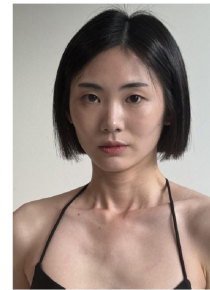

Morph

Morph Management, 36 Jangmun-ro Yongsan-gu Seoul Korea ZIP 04393 | Phone: +82 2 797 7200

Morph

MORPH COMPCARD UPDATE WOMEN

Born in 1900