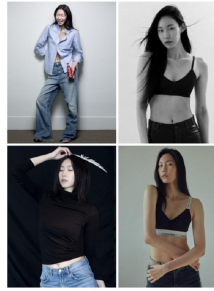

Joo Young In (@joo_o_joon_)

Jang Boknam (@bokn_m_jc)

Kang Min Ji (@minji0)