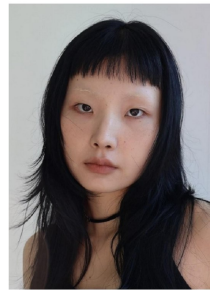

Morph

Morph Management, 36 Jangmun-ro Yongsan-gu Seoul Korea ZIP 04393 | Phone: +82 2 797 7200

Morph

MORPH COMPCARD UPDATE WOMEN

Born in 1900