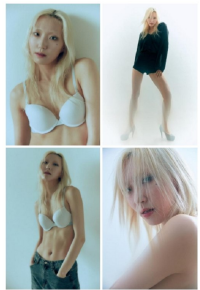

Morph

Morph Management, 36 Jangmun-ro Yongsan-gu Seoul Korea ZIP 04393 | Phone: +82 2 797 7200

Morph

MORPH COMPCARD UPDATE WOMEN

Born in 1900