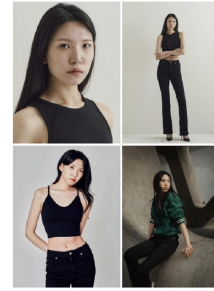

Kang Bi Hyeon (강비현_)