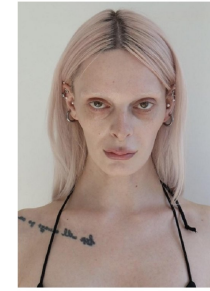

Morph

Morph Management, 36 Jangmun-ro Yongsan-gu Seoul Korea ZIP 04393 | Phone: +82 2 797 7200

Morph

MORPH COMPCARD UPDATE WOMEN

Born in 1900