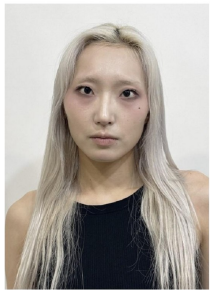

Morph

Morph Management, 36 Jangmun-ro Yongsan-gu Seoul Korea ZIP 04393 | Phone: +82 2 797 7200

Morph

MORPH COMPCARD UPDATE WOMEN

Born in 1900