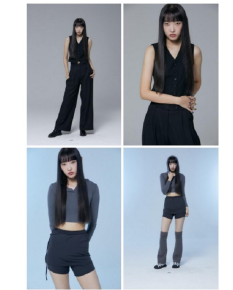

MORPH COMPCARD UPDATE WOMEN

Born in 1900