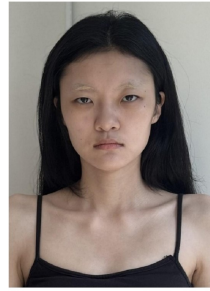

Morph

Morph Management, 36 Jangmun-ro Yongsan-gu Seoul Korea ZIP 04393 | Phone: +82 2 797 7200

Morph

MORPH COMPCARD UPDATE WOMEN

Born in 1900