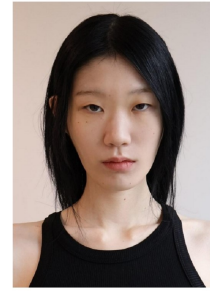

Morph

Morph Management, 36 Jangmun-ro Yongsan-gu Seoul Korea ZIP 04393 | Phone: +82 2 797 7200

Morph

MORPH COMPCARD UPDATE WOMEN

Born in 1900