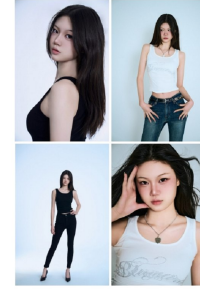

Kwon Seo Hyun (@seohyun_kwon)

MORPH COMPCARD UPDATE WOMEN

Born in 1900