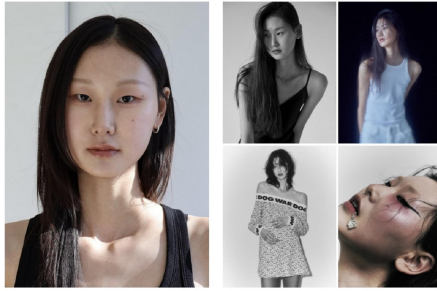

Morph

Morph Management, 36 Jangmun-ro Yongsan-gu Seoul Korea ZIP 04393 | Phone: +82 2 797 7200

Morph

Park So Yeon (@soyeon_xox)