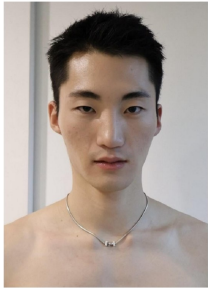

MALE MODELS

Morph

Morph Compcard Update Men
Born in 1900