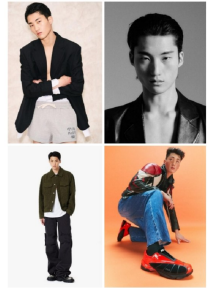

MALE MODELS

Morph

Morph Compcard Update Men
Born in 1900