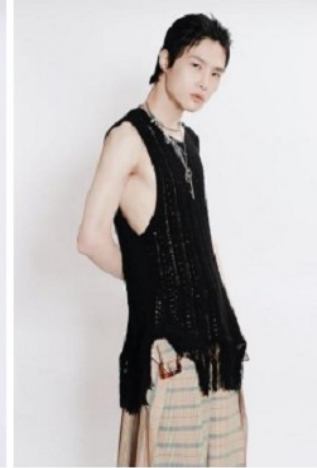

Lee Eun Su (@i_eunsu_5)

Height 188/6'2" Chest 90/35.5" Waist 66/26" Hips 87/34.5" Shoe 280mm

Hair Black Eyes Brown Born in 2000

MORPH COMPCARD UPDATE MEN

Born in 1900

Morph

Morph Management, 36 Jangmun-ro Yongsan-gu Seoul Korea ZIP 04393 | Phone: +82 2 797 7200