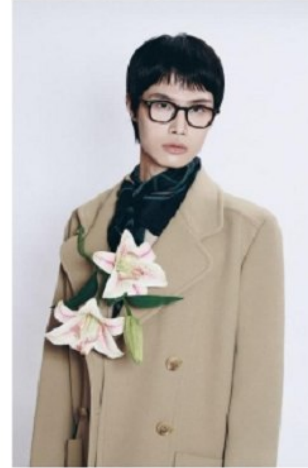

Lee Eun Su (@i_eunsu_5)

Height 188/6'2" Chest 90/35.5" Waist 66/26" Hips 87/34.5" Shoe 280mm

Hair Black Eyes Brown Born in 2000

MORPH COMPCARD UPDATE MEN

Born in 1900

Morph

Morph Management, 36 Jangmun-ro Yongsan-gu Seoul Korea ZIP 04393 | Phone: +82 2 797 7200