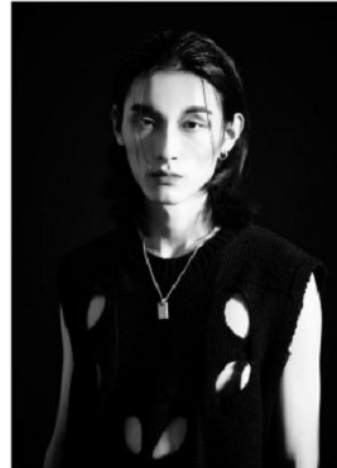

MALE MODELS

MORPH COMPCARD UPDATE MEN

Born in 1900

Morph

Morph Management, 36 Jangmun-ro Yongsan-gu Seoul Korea ZIP 04393 | Phone: +82 2 797 7200

Morph

Morph Management, 36 Jangmun-ro Yongsan-gu Seoul Korea ZIP 04393 | Phone: +82 2 797 7200

Austin Kang (@austinkangg)
Height 185/6'1" Chest 99/39" Waist 80/31.5" Shoe 275mm
Hair Dark Brown Eyes Brown Born in 1990

MORPH COMPCARD UPDATE MEN

Born in 1900

Morph

Morph Management, 36 Jangmun-ro Yongsan-gu Seoul Korea ZIP 04393 | Phone: +82 2 797 7200