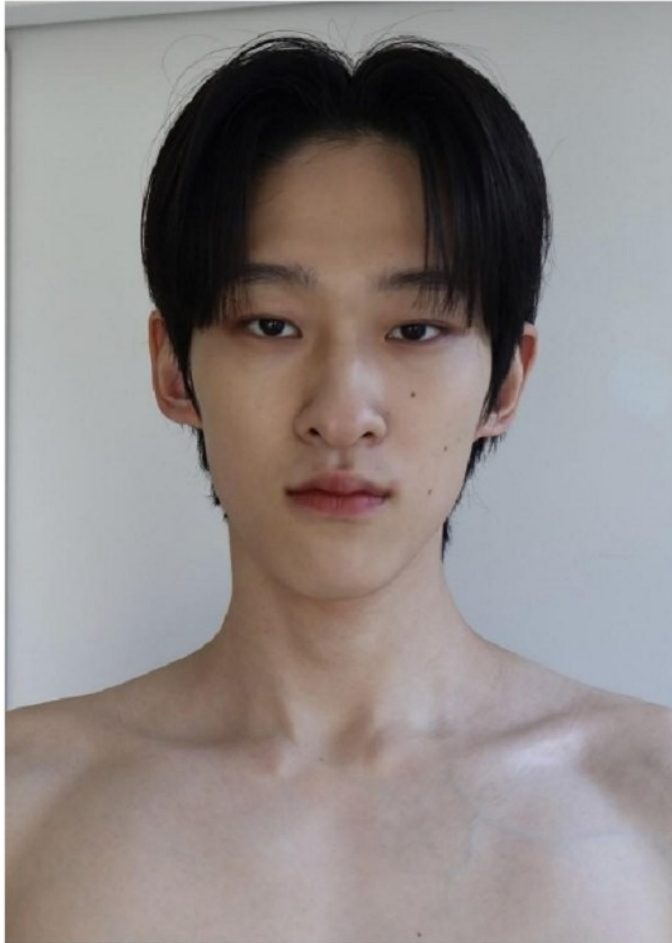

Morph

Morph Management, 36 Jangmun-ro Yongsan-gu Seoul Korea ZIP 04393 | Phone: +82 2 797 7200

Morph

Morph Management, 36 Jangmun-ro Yongsan-gu Seoul Korea ZIP 04393 | Phone: +82 2 797 7200

Lee Seong Ho (@sengho_08)

Height 193/6'4" Chest 89/35" Waist 69/27" Hips 89/35" Shoe 300mm

Hair Black Eyes Black Born in 2008

MORPH COMPCARD UPDATE MEN

Born in 1900