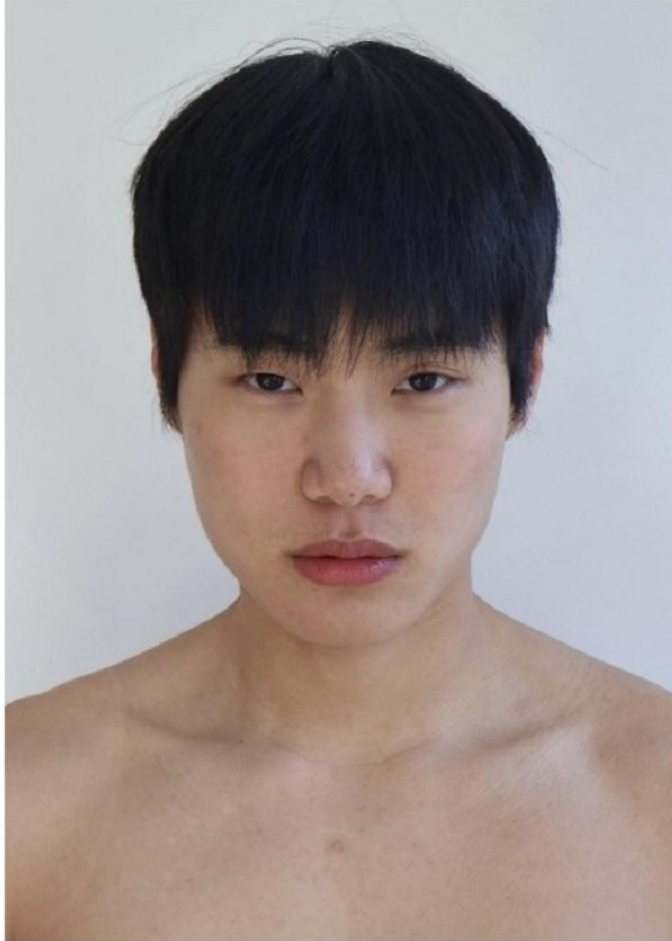

Morph

Morph Management, 36 Jangmun-ro Yongsan-gu Seoul Korea ZIP 04393 | Phone: +82 2 797 7200

Morph

Morph Management, 36 Jangmun-ro Yongsan-gu Seoul Korea ZIP 04393 | Phone: +82 2 797 7200

Yu Hae Seong (@haeseongyu)

Height 189/6'2.5" Chest 85/33.5" Waist 66/26" Hips 94/37" Shoe 275mm

Hair Black Eyes Black Born in 2004

MORPH COMPCARD UPDATE MEN

Born in 1900