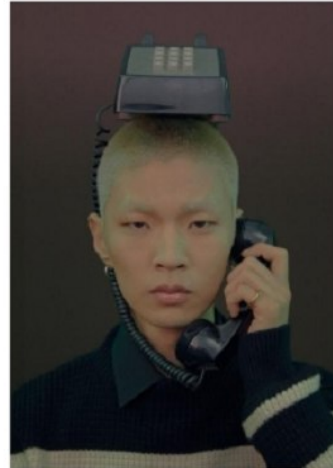

Shin Hee (@heeisadreamer)

Height 185/6'1" Chest 98/38.5" Waist 80/31.5" Hips 95/37.5" Shoe 275mm

Hair Black Eyes Black Born in 1990

MORPH COMPCARD UPDATE MEN

Born in 1900

Morph

Morph Management, 36 Jangmun-ro Yongsan-gu Seoul Korea ZIP 04393 | Phone: +82 2 797 7200