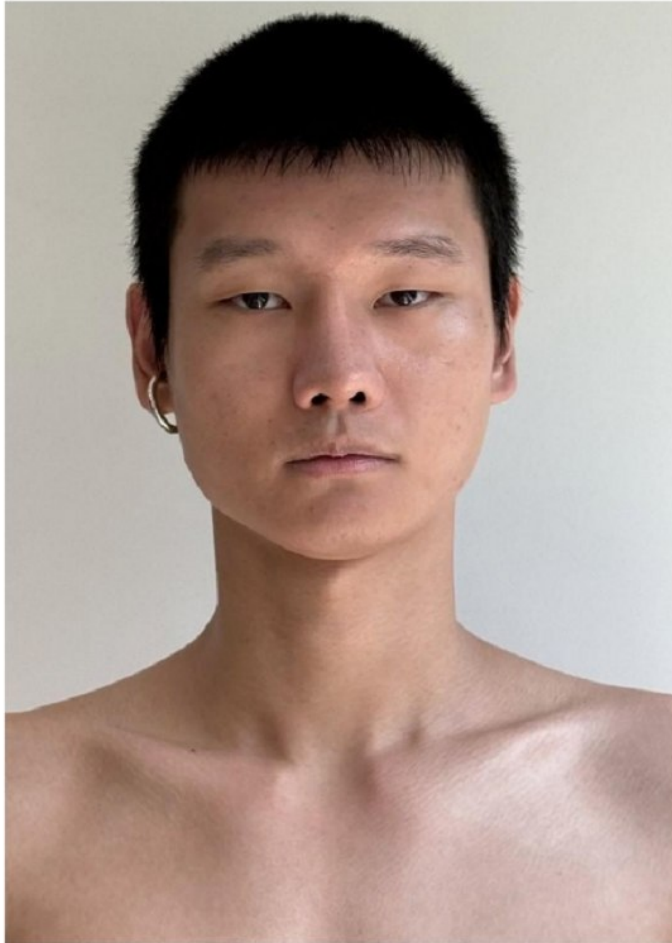

Kim Chang Min (@changmin_k_)

Height 187/6'1.5" Chest 82/32.5" Waist 66/26" Hips 86/34" Shoe 280mm

Hair Black Eyes Black Born in 2001

MORPH COMPCARD UPDATE MEN

Born in 1900

Morph

Morph Management, 36 Jangmun-ro Yongsan-gu Seoul Korea ZIP 04393 | Phone: +82 2 797 7200