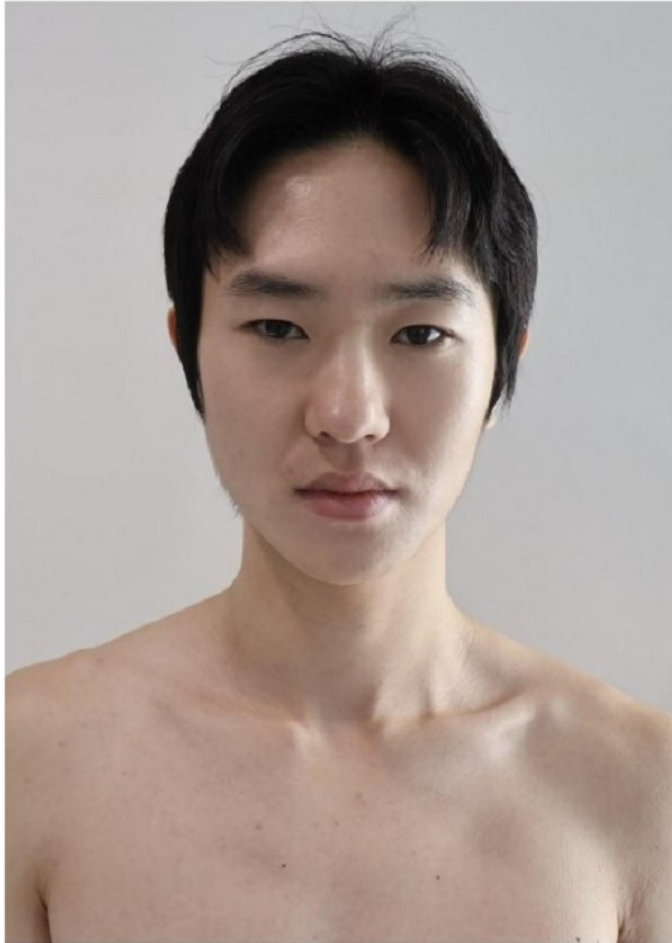

Joshua Kim (@zjxuxx_0)

Height 189/6'2.5" Chest 80/31.5" Waist 62/24.5" Hips 90/35.5" Shoe 275mm

Hair Black Eyes Black Born in 2005

MORPH COMPCARD UPDATE MEN

Born in 1900

Morph

Morph Management, 36 Jangmun-ro Yongsan-gu Seoul Korea ZIP 04393 | Phone: +82 2 797 7200