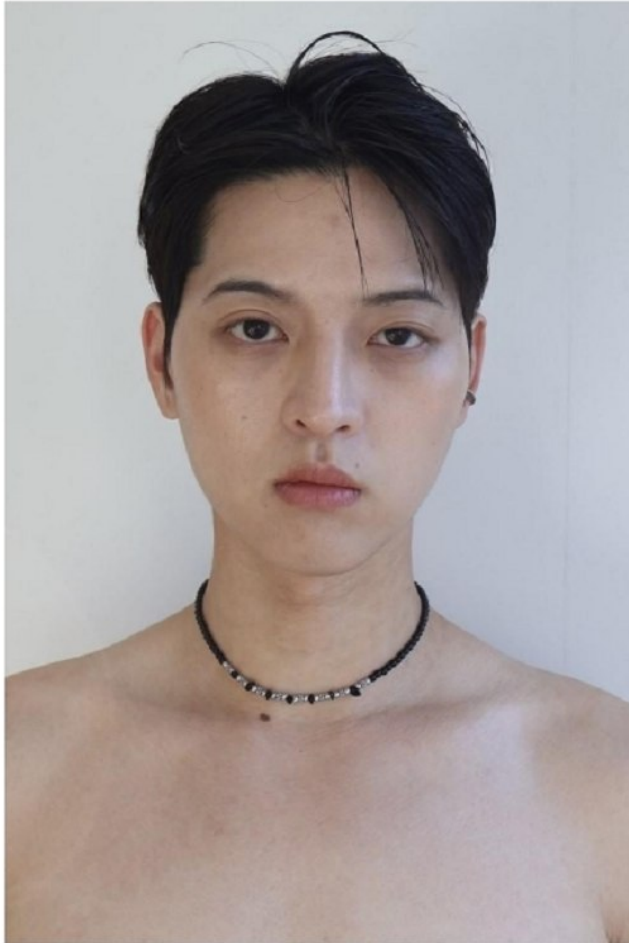

Jo Hyeon Seo (@jhxeo_)

Height 188/6'2" Chest 84/33" Waist 71/28" Hips 91/36" Shoe 275mm

Hair Black Eyes Brown Born in 2000

MORPH COMPCARD UPDATE MEN

Born in 1900

Morph

Morph Management, 36 Jangmun-ro Yongsan-gu Seoul Korea ZIP 04393 | Phone: +82 2 797 7200