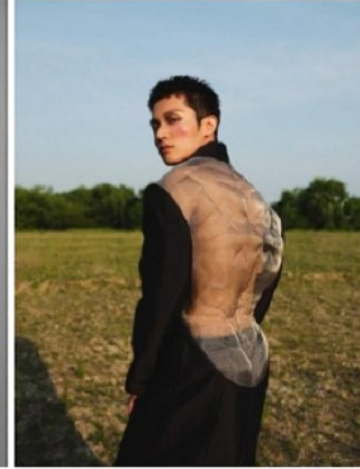

Son Chang Hyeok (@schyeok)

Height 186/6'1.5" Chest 94/37" Waist 75/29.5" Hips 95/37.5" Shoe 275mm

Hair Black Eyes Black Born in 1993

MORPH COMPCARD UPDATE MEN

Born in 1900

Morph

Morph Management, 36 Jangmun-ro Yongsan-gu Seoul Korea ZIP 04393 | Phone: +82 2 797 7200