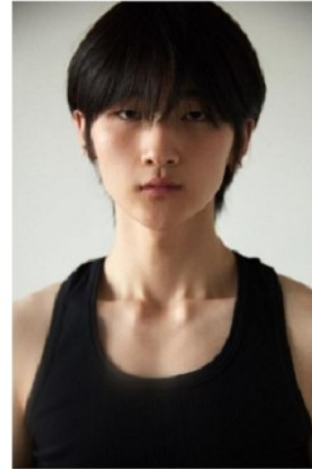

Morph

Morph Management, 36 Jangmun-ro Yongsan-gu Seoul Korea ZIP 04393 | Phone: +82 2 797 7200

Morph

Morph Management, 36 Jangmun-ro Yongsan-gu Seoul Korea ZIP 04393 | Phone: +82 2 797 7200

Choi Hae Jin (@hxe_xinnn)

Height 185/6'1" Chest 82/32.5" Waist 67/26.5" Hips 91/36" Shoe 280mm

Hair Black Eyes Black Born in 2003

MORPH COMPCARD UPDATE MEN

Born in 1900