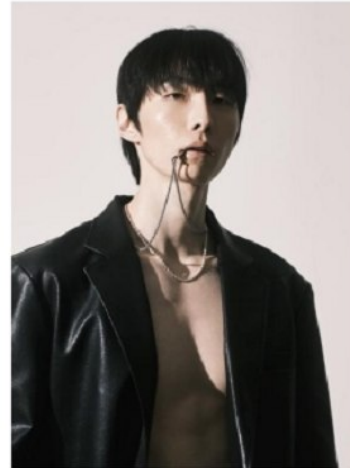

Jung Tae Ho (@tae_ho_1216)

Height 185/6'1" Chest 85/33.5" Waist 72/28.5" Hips 93/36.5" Shoe 270mm

Hair Black Eyes Black Born in 1996

MORPH COMPCARD UPDATE MEN

Born in 1900

Morph

Morph Management, 36 Jangmun-ro Yongsan-gu Seoul Korea ZIP 04393 | Phone: +82 2 797 7200