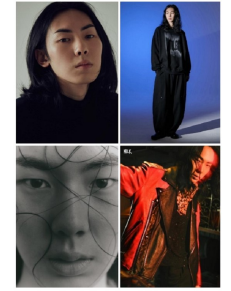

Han Sang Yun (@hansangyun)