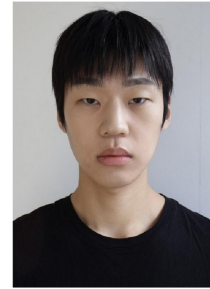

Morph

Morph Management, 36 Jangmun-ro Yongsan-gu Seoul Korea ZIP 04393 | Phone: +82 2 797 7200

Morph

MORPH COMPCARD UPDATE MEN

Born in 1900