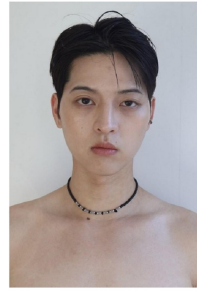

Morph

Morph Management, 36 Jangmun-ro Yongsan-gu Seoul Korea ZIP 04393 | Phone: +82 2 797 7200

Morph

MORPH COMPCARD UPDATE MEN

Born in 1900