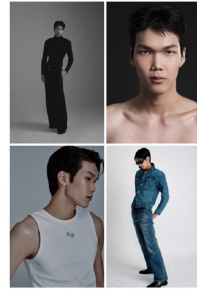

Lee Geun Yeong

MORPH COMPCARD UPDATE MEN

Born in 1900