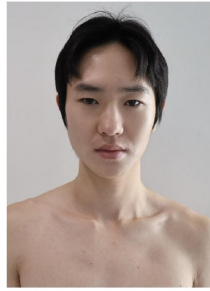

Morph

Morph Management, 36 Jangmun-ro Yongsan-gu Seoul Korea ZIP 04393 | Phone: +82 2 797 7200

Morph

MORPH COMPCARD UPDATE MEN

Born in 1900