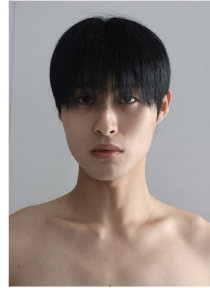

Morph

Morph Management, 36 Jangmun-ro Yongsan-gu Seoul Korea ZIP 04393 | Phone: +82 2 797 7200

Morph

MORPH COMPCARD UPDATE MEN

Born in 1900