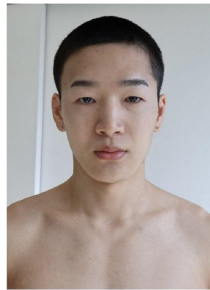

Morph

Morph Management, 36 Jangmun-ro Yongsan-gu Seoul Korea ZIP 04393 | Phone: +82 2 797 7200

Morph

MORPH COMPCARD UPDATE MEN

Born in 1900