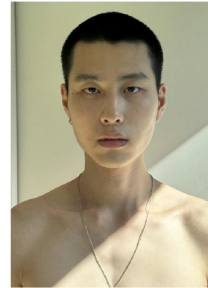

Morph

Morph Management, 36 Jangmun-ro Yongsan-gu Seoul Korea ZIP 04393 | Phone: +82 2 797 7200

MALE MODELS

Morph

MORPH COMPCARD UPDATE MEN

Born in 1900