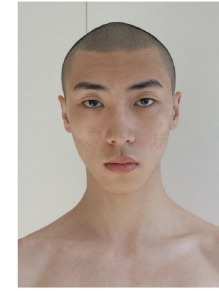

Morph

Morph Management, 36 Jangmun-ro Yongsan-gu Seoul Korea ZIP 04393 | Phone: +82 2 797 7200

Morph

MORPH COMPCARD UPDATE MEN

Born in 1900