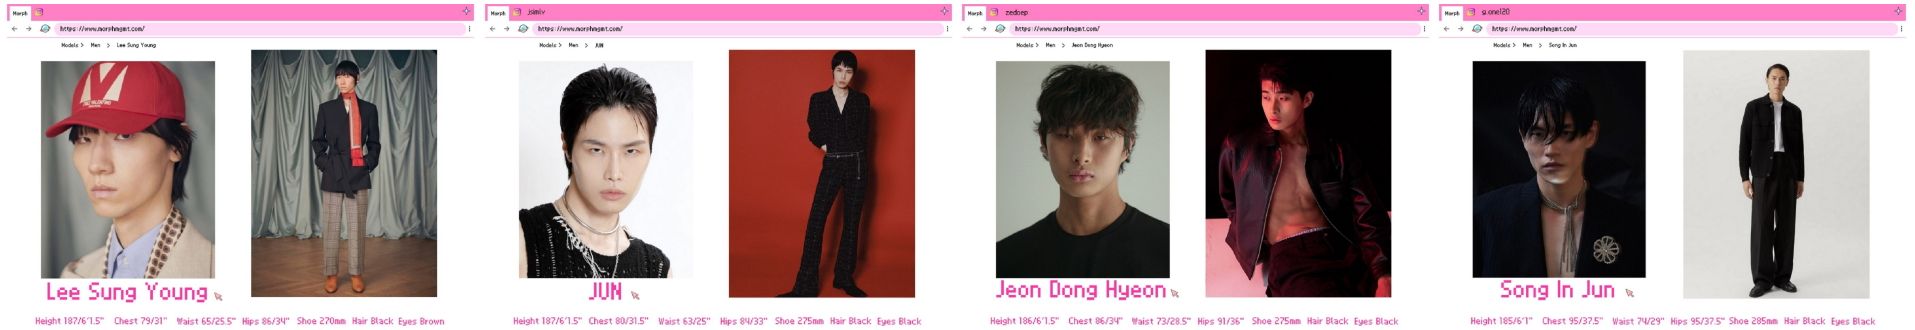

Morph

Morph Management, 36 Jangmun-ro Yongsan-gu Seoul Korea ZIP 04393 | Phone: +82 2 797 7200

MORPH COMPCARD UPDATE MEN

Born in 1900