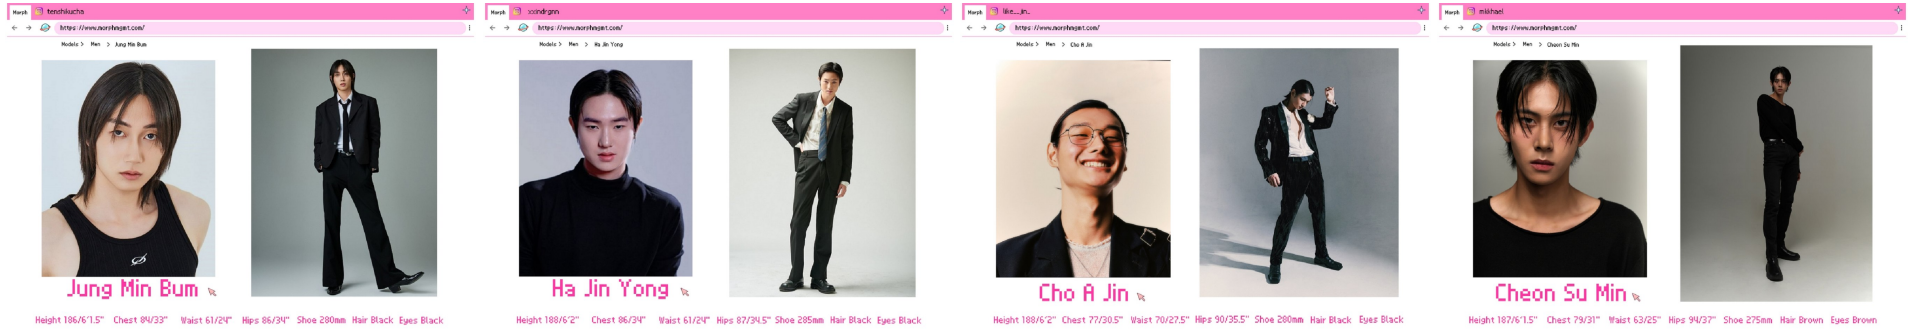

Morph

Morph Management, 36 Jangmun-ro Yongsan-gu Seoul Korea ZIP 04393 | Phone: +82 2 797 7200

MORPH COMPCARD UPDATE MEN

Born in 1900