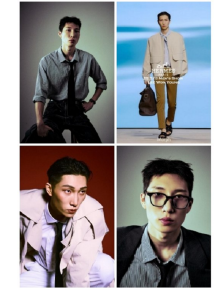

MORPH COMPCARD UPDATE MEN

Born in 1900