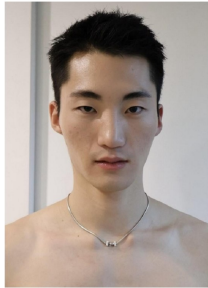

Morph

Morph Management, 36 Jangmun-ro Yongsan-gu Seoul Korea ZIP 04393 | Phone: +82 2 797 7200

MALE MODELS

Morph

MORPH COMPCARD UPDATE MEN

Born in 1900