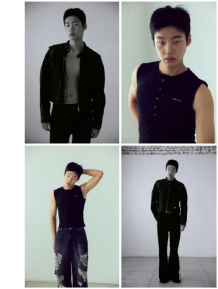

Morph

Morph Management, 36 Jangmun-ro Yongsan-gu Seoul Korea ZIP 04393 | Phone: +82 2 797 7200

Morph

MORPH COMPCARD UPDATE MEN

Born in 1900