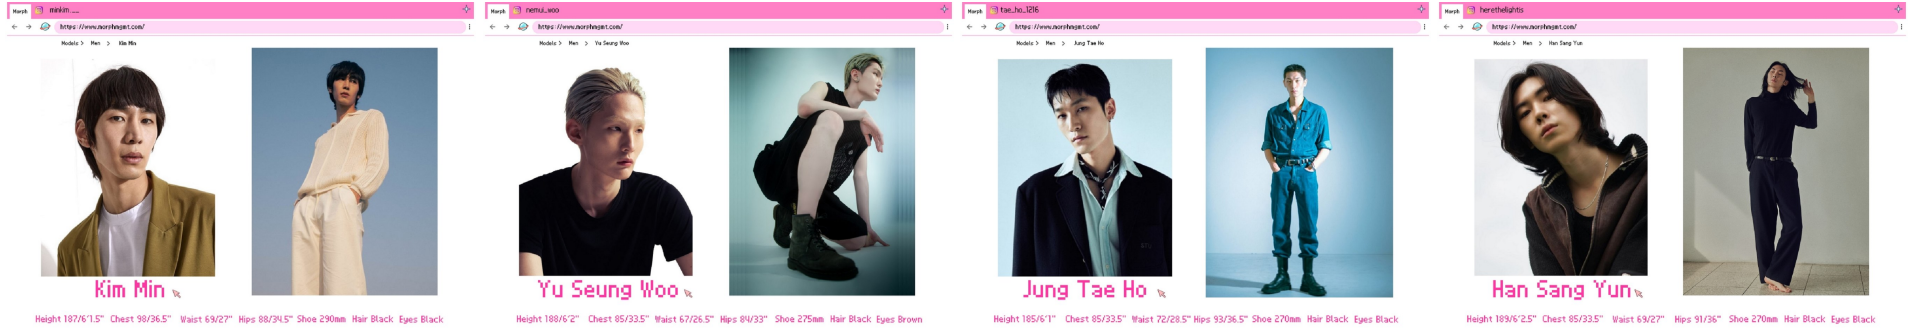

Morph

Morph Management, 36 Jangmun-ro Yongsan-gu Seoul Korea ZIP 04393 | Phone: +82 2 797 7200

MORPH COMPCARD UPDATE MEN

Born in 1900