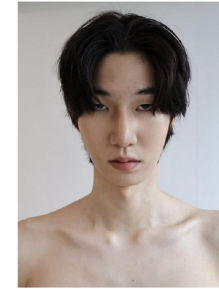

Morph

Morph Management, 36 Jangmun-ro Yongsan-gu Seoul Korea ZIP 04393 | Phone: +82 2 797 7200

Morph

MORPH COMPCARD UPDATE MEN

Born in 1900