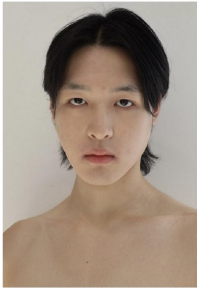

Morph

Morph Management, 36 Jangmun-ro Yongsan-gu Seoul Korea ZIP 04393 | Phone: +82 2 797 7200

Morph

MORPH COMPCARD UPDATE MEN

Born in 1900