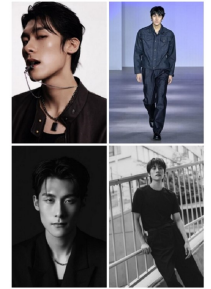

Morph

Morph Management, 36 Jangmun-ro Yongsan-gu Seoul Korea ZIP 04393 | Phone: +82 2 797 7200

Morph

MORPH COMPCARD UPDATE MEN

Born in 1900