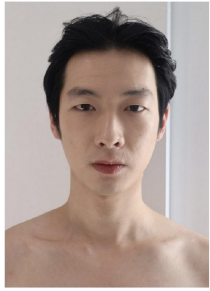

Morph

Morph Management, 36 Jangmun-ro Yongsan-gu Seoul Korea ZIP 04393 | Phone: +82 2 797 7200

Morph