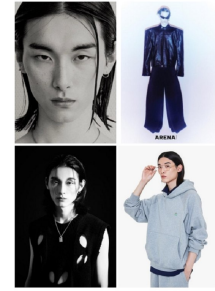

Morph

Morph Management, 36 Jangmun-ro Yongsan-gu Seoul Korea ZIP 04393 | Phone: +82 2 797 7200

MALE MODELS

Morph

MORPH COMPCARD UPDATE MEN

Born in 1900