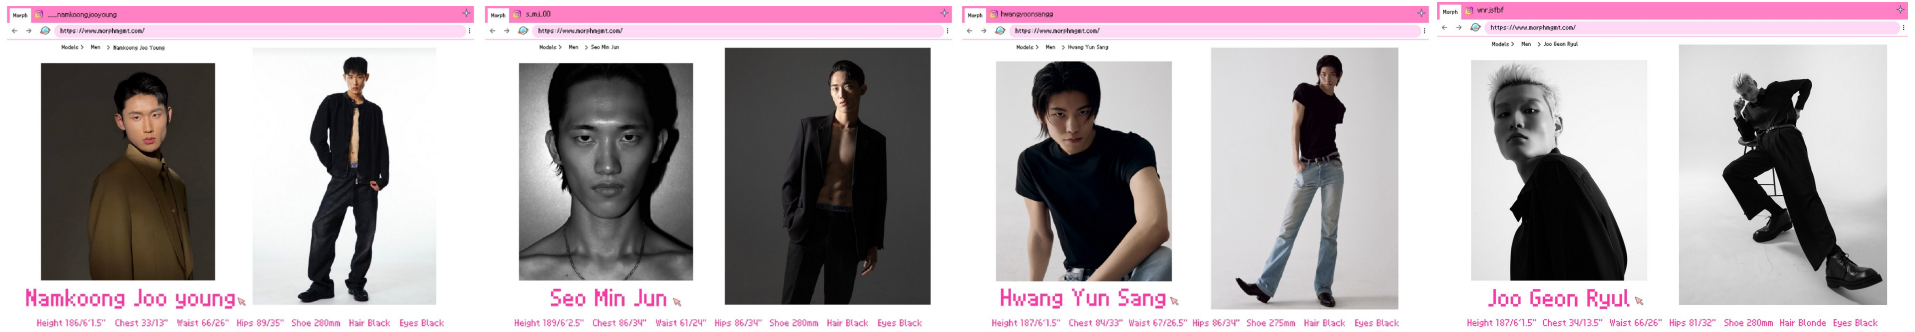

Morph

Morph Management, 36 Jangmun-ro Yongsan-gu Seoul Korea ZIP 04393 | Phone: +82 2 797 7200

MORPH COMPCARD UPDATE MEN

Born in 1900