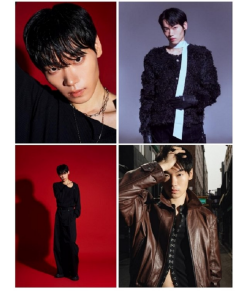

Kim Bada (@bada_ung_)