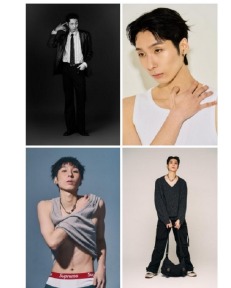

Lee Hyeon Seo (@lee_hyeonseo)