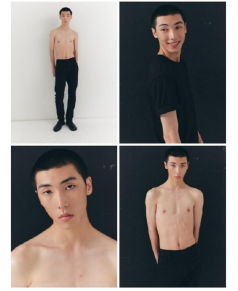

Morph

Morph Management, 36 Jangmun-ro Yongsan-gu Seoul Korea ZIP 04393 | Phone: +82 2 797 7200

Morph

MORPH COMPCARD UPDATE MEN

Born in 1900