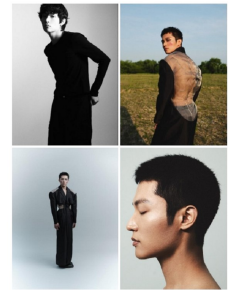

Kim Si Hun (@kimsihun)

MORPH COMPCARD UPDATE MEN

Born in 1900