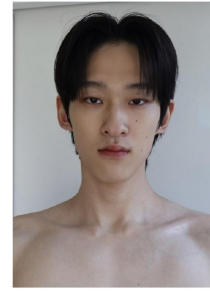

Morph

Morph Management, 36 Jangmun-ro Yongsan-gu Seoul Korea ZIP 04393 | Phone: +82 2 797 7200

Morph

MORPH COMPCARD UPDATE MEN

Born in 1900