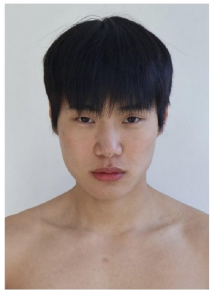

Morph

Morph Management, 36 Jangmun-ro Yongsan-gu Seoul Korea ZIP 04393 | Phone: +82 2 797 7200

Morph

MORPH COMPCARD UPDATE MEN

Born in 1900