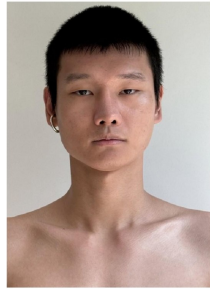

Morph

Morph Management, 36 Jangmun-ro Yongsan-gu Seoul Korea ZIP 04393 | Phone: +82 2 797 7200

Morph

MORPH COMPCARD UPDATE MEN

Born in 1900