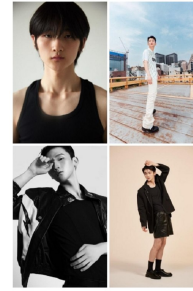

Choi Hae Jin (@choi_haejin)