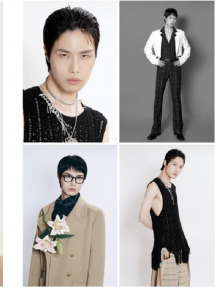

Jun (@jkrh)

MORPH COMPCARD UPDATE MEN

Born in 1900