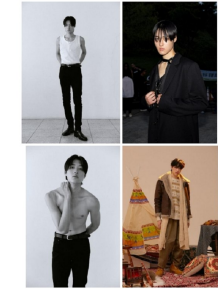

Morph

Morph Management, 36 Jangmun-ro Yongsan-gu Seoul Korea ZIP 04393 | Phone: +82 2 797 7200

Morph

MORPH COMPCARD UPDATE MEN

Born in 1900