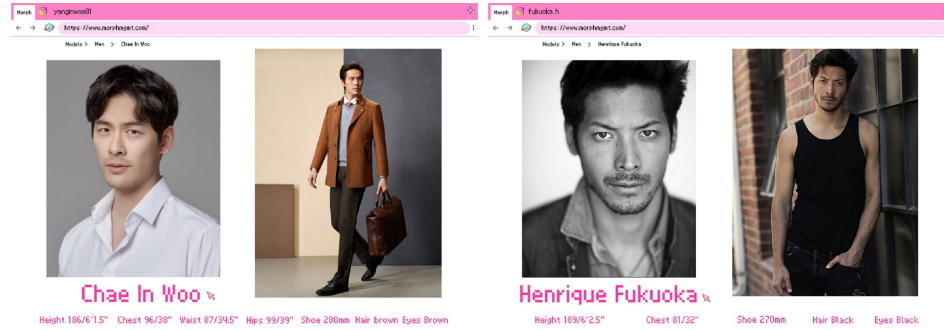

Morph

Morph Management, 36 Jangmun-ro Yongsan-gu Seoul Korea ZIP 04393 | Phone: +82 2 797 7200

MORPH COMPCARD UPDATE MEN

Born in 1900