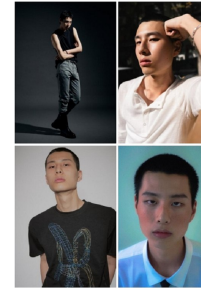

Morph

Morph Management, 36 Jangmun-ro Yongsan-gu Seoul Korea ZIP 04393 | Phone: +82 2 797 7200

MALE MODELS

Morph

MORPH COMPCARD UPDATE MEN

Born in 1900