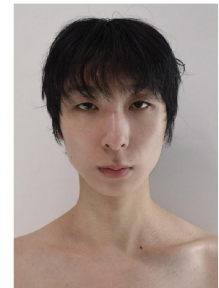

Morph

Morph Management, 36 Jangmun-ro Yongsan-gu Seoul Korea ZIP 04393 | Phone: +82 2 797 7200

Morph

MORPH COMPCARD UPDATE MEN

Born in 1900