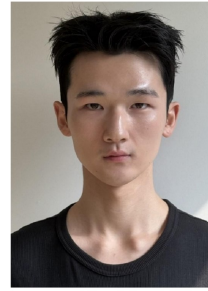

Morph

Morph Management, 36 Jangmun-ro Yongsan-gu Seoul Korea ZIP 04393 | Phone: +82 2 797 7200

Morph

MORPH COMPCARD UPDATE MEN

Born in 1900