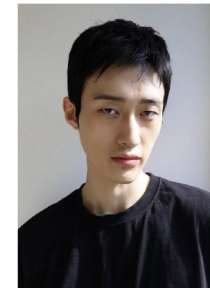

Morph

Morph Management, 36 Jangmun-ro Yongsan-gu Seoul Korea ZIP 04393 | Phone: +82 2 797 7200

Morph

MORPH COMPCARD UPDATE MEN

Born in 1900