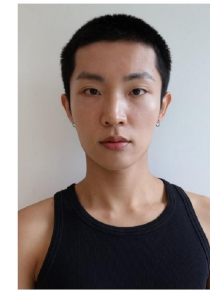

Morph

Morph Management, 36 Jangmun-ro Yongsan-gu Seoul Korea ZIP 04393 | Phone: +82 2 797 7200

Morph

MORPH COMPCARD UPDATE MEN

Born in 1900