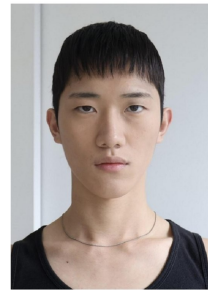

Morph

Morph Management, 36 Jangmun-ro Yongsan-gu Seoul Korea ZIP 04393 | Phone: +82 2 797 7200

Morph

MORPH COMPCARD UPDATE MEN

Born in 1900