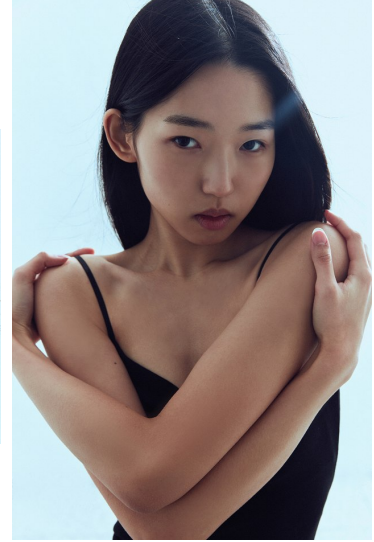

# Morph

Morph Management, 36 Jangmun-ro Yongsan-gu Seoul Korea ZIP 04393 | Phone: +82 2 797 7200

PARK SOL BIN (@sol\_park\_63)

Height 173/5'8" Bust 79/31" A Waist 58/23" Hips 91/36" Shoe 250 Hair Black Eyes Black Born in 2007