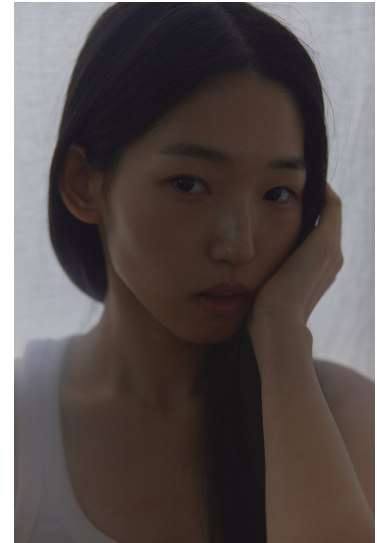

# Morph

Morph Management, 36 Jangmun-ro Yongsan-gu Seoul Korea ZIP 04393 | Phone: +82 2 797 7200

PARK SOL BIN (@sol\_park\_63)

Height 173/5'8" Bust 79/31" A Waist 58/23" Hips 91/36" Shoe 250 Hair Black Eyes Black Born in 2007