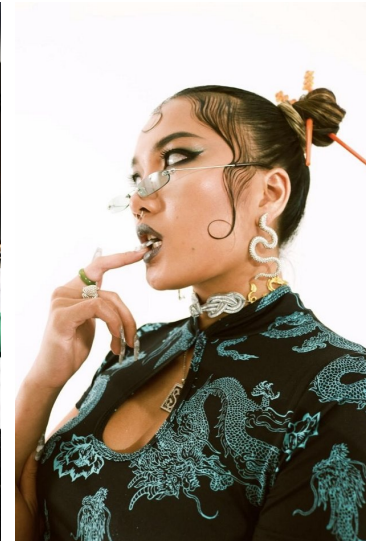

Morph

Morph Management, 36 Jangmun-ro Yongsan-gu Seoul Korea ZIP 04393 | Phone: +82 2 797 7200

JASMINE CHAN

Height 170/5'7" Bust 84/33" Waist 65/25.5" Hips 90/35.5" Hair Dark Brown Eyes Black Born in 1900