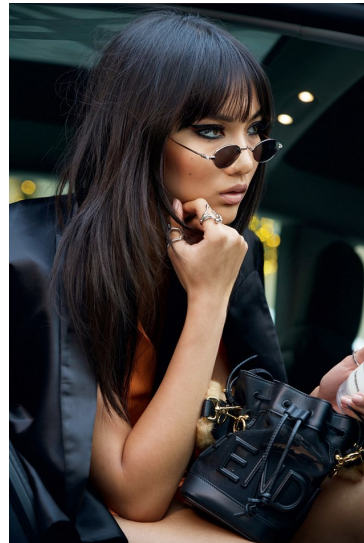

Morph

Morph Management, 36 Jangmun-ro Yongsan-gu Seoul Korea ZIP 04393 | Phone: +82 2 797 7200

JASMINE CHAN

Height 170/5'7" Bust 84/33" Waist 65/25.5" Hips 90/35.5" Hair Dark Brown Eyes Black Born in 1900