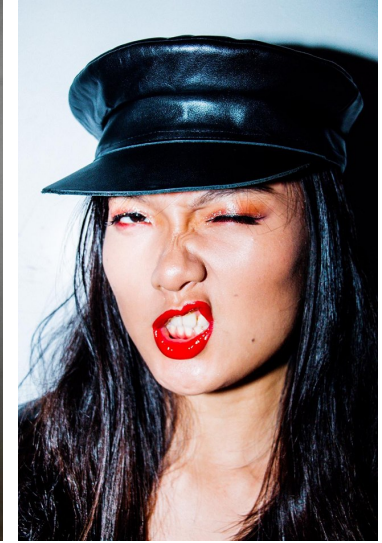

Morph

Morph Management, 36 Jangmun-ro Yongsan-gu Seoul Korea ZIP 04393 | Phone: +82 2 797 7200

JASMINE CHAN

Height 170/5'7" Bust 84/33" Waist 65/25.5" Hips 90/35.5" Hair Dark Brown Eyes Black Born in 1900