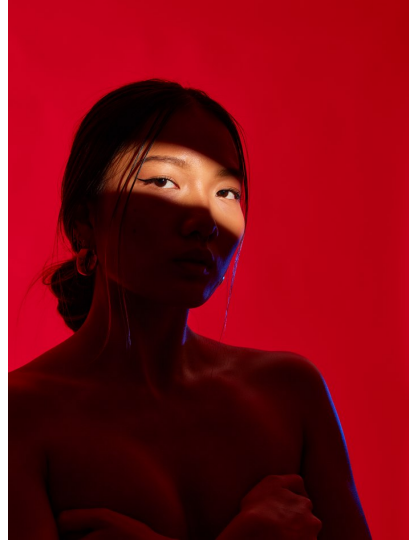

Morph

Morph Management, 36 Jangmun-ro Yongsan-gu Seoul Korea ZIP 04393 | Phone: +82 2 797 7200

JASMINE CHAN

Height 170/5'7" Bust 84/33" Waist 65/25.5" Hips 90/35.5" Hair Dark Brown Eyes Black Born in 1900