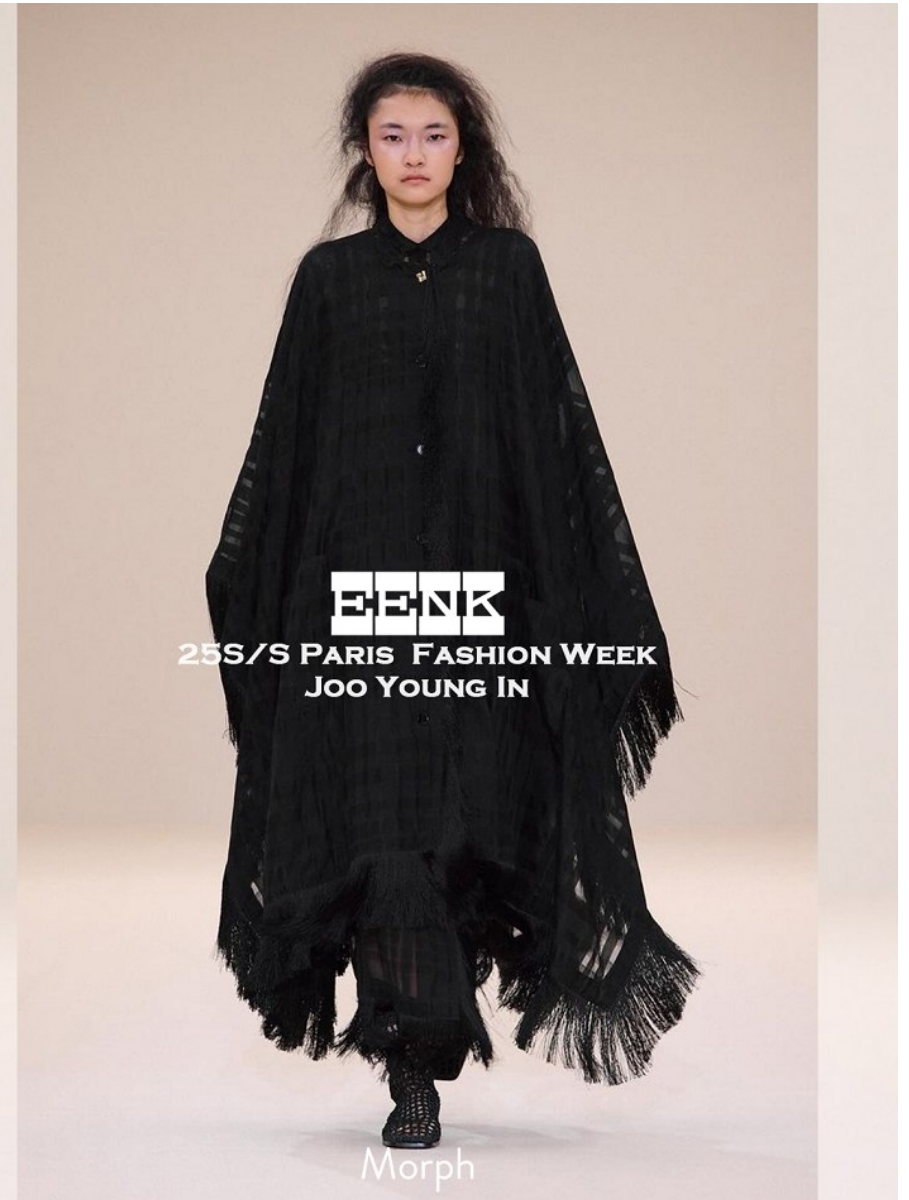

Morph

Morph Management, 36 Jangmun-ro Yongsan-gu Seoul Korea ZIP 04393 | Phone: +82 2 797 7200

JOO YOUNG IN (@zoo_0__person_)

Height 177/5'9.5" Bust 77/30.5" A Waist 52/20.5" Hips 89/35" Shoe 245mm Hair Black Eyes Black Born in 2002