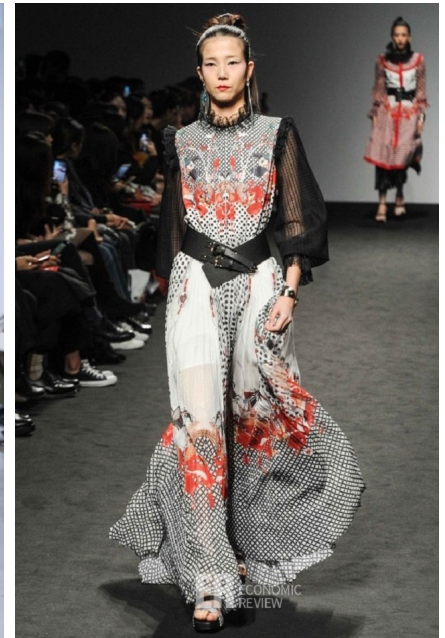

## Suni Choi (@suni\_\_\_)

Height 178/5'10" Bust 77/30.5" A Waist 59/23" Hips 88/34.5" Shoe 250mm  
Hair Black Eyes Dark Brown Born in 2000