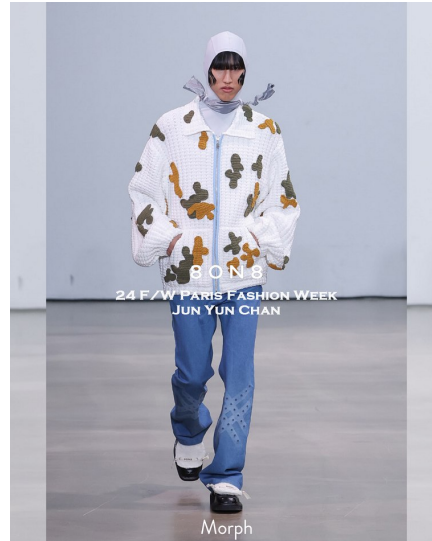

# Morph

Morph Management, 36 Jangmun-ro Yongsan-gu Seoul Korea ZIP 04393 | Phone: +82 2 797 7200

JUN YUN CHAN (@yochan\_\_\_\_)

Height 185/6'1" Chest 87/34.5" Waist 68/26.5" Hips 92/36" Shoe 270mm Hair Black Eyes Black Born in 1996

# Morph

Morph Management, 36 Jangmun-ro Yongsan-gu Seoul Korea ZIP 04393 | Phone: +82 2 797 7200

JUN YUN CHAN (@yochan\_\_\_)

Height 185/6'1" Chest 87/34.5" Waist 68/26.5" Hips 92/36" Shoe 270mm Hair Black Eyes Black Born in 1996