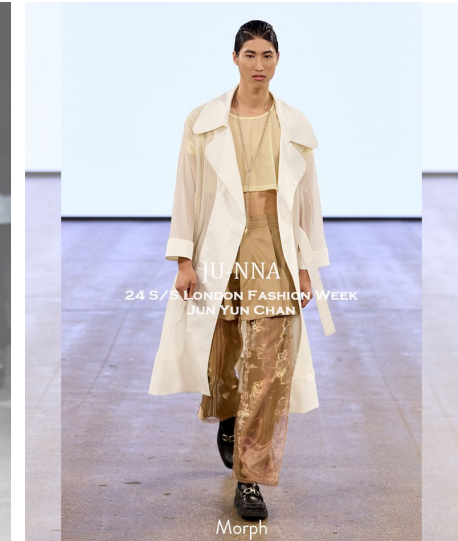

# Morph

Morph Management, 36 Jangmun-ro Yongsan-gu Seoul Korea ZIP 04393 | Phone: +82 2 797 7200

JUN YUN CHAN (@yochan\_\_\_\_)

Height 185/6'1" Chest 87/34.5" Waist 68/26.5" Hips 92/36" Shoe 270mm Hair Black Eyes Black Born in 1996

# Morph

Morph Management, 36 Jangmun-ro Yongsan-gu Seoul Korea ZIP 04393 | Phone: +82 2 797 7200

JUN YUN CHAN (@yochan\_\_\_)

Height 185/6'1" Chest 87/34.5" Waist 68/26.5" Hips 92/36" Shoe 270mm Hair Black Eyes Black Born in 1996