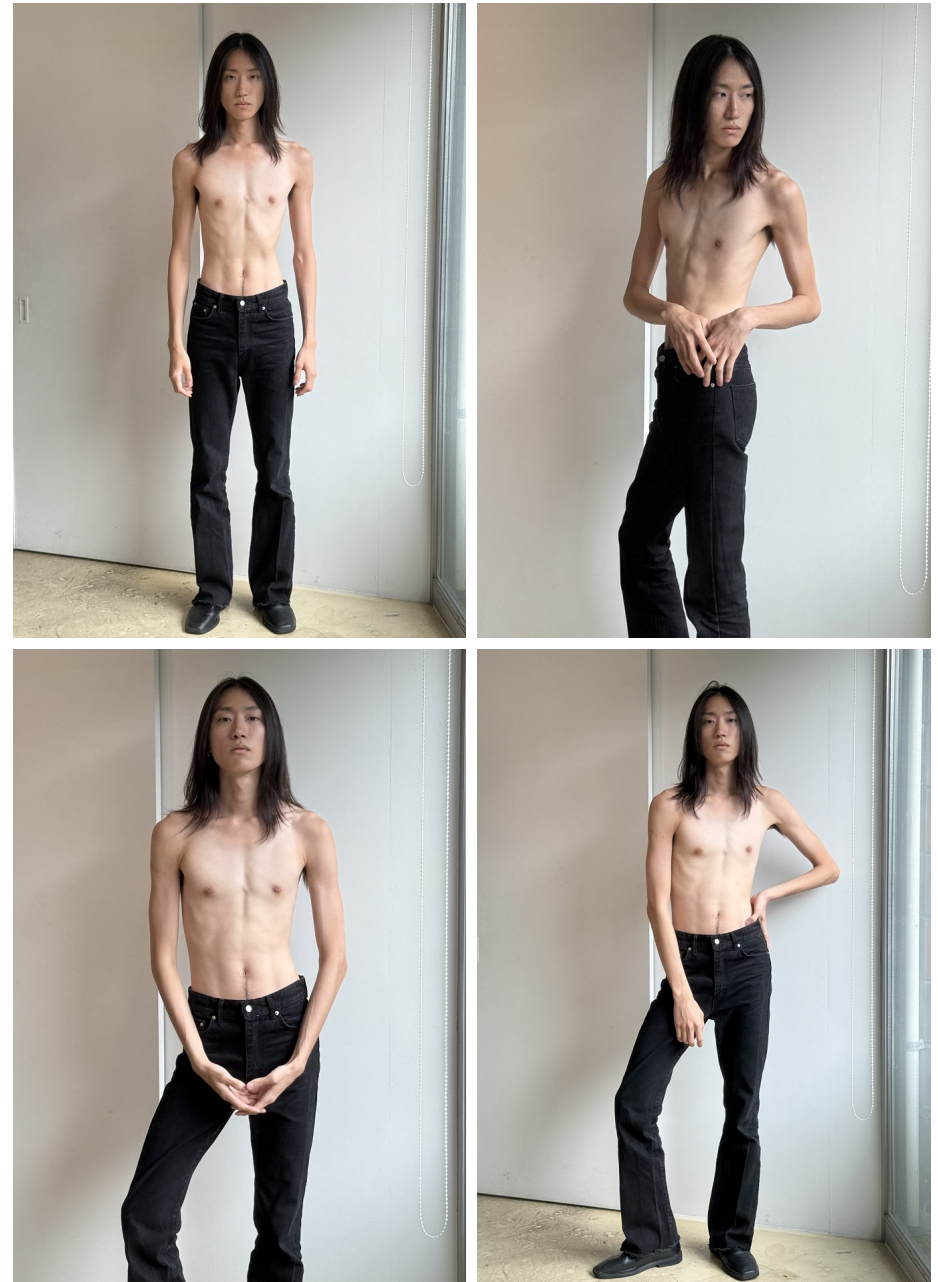

# Morph

Morph Management, 36 Jangmun-ro Yongsan-gu Seoul Korea ZIP 04393 | Phone: +82 2 797 7200

**Kim Seon Kweon (@seonkwoen)**

Height 188/6'2" Chest 78/30.5" Waist 62/24.5" Hips 87/34.5" Shoe 275mm Hair Black Eyes Black Born in 2000