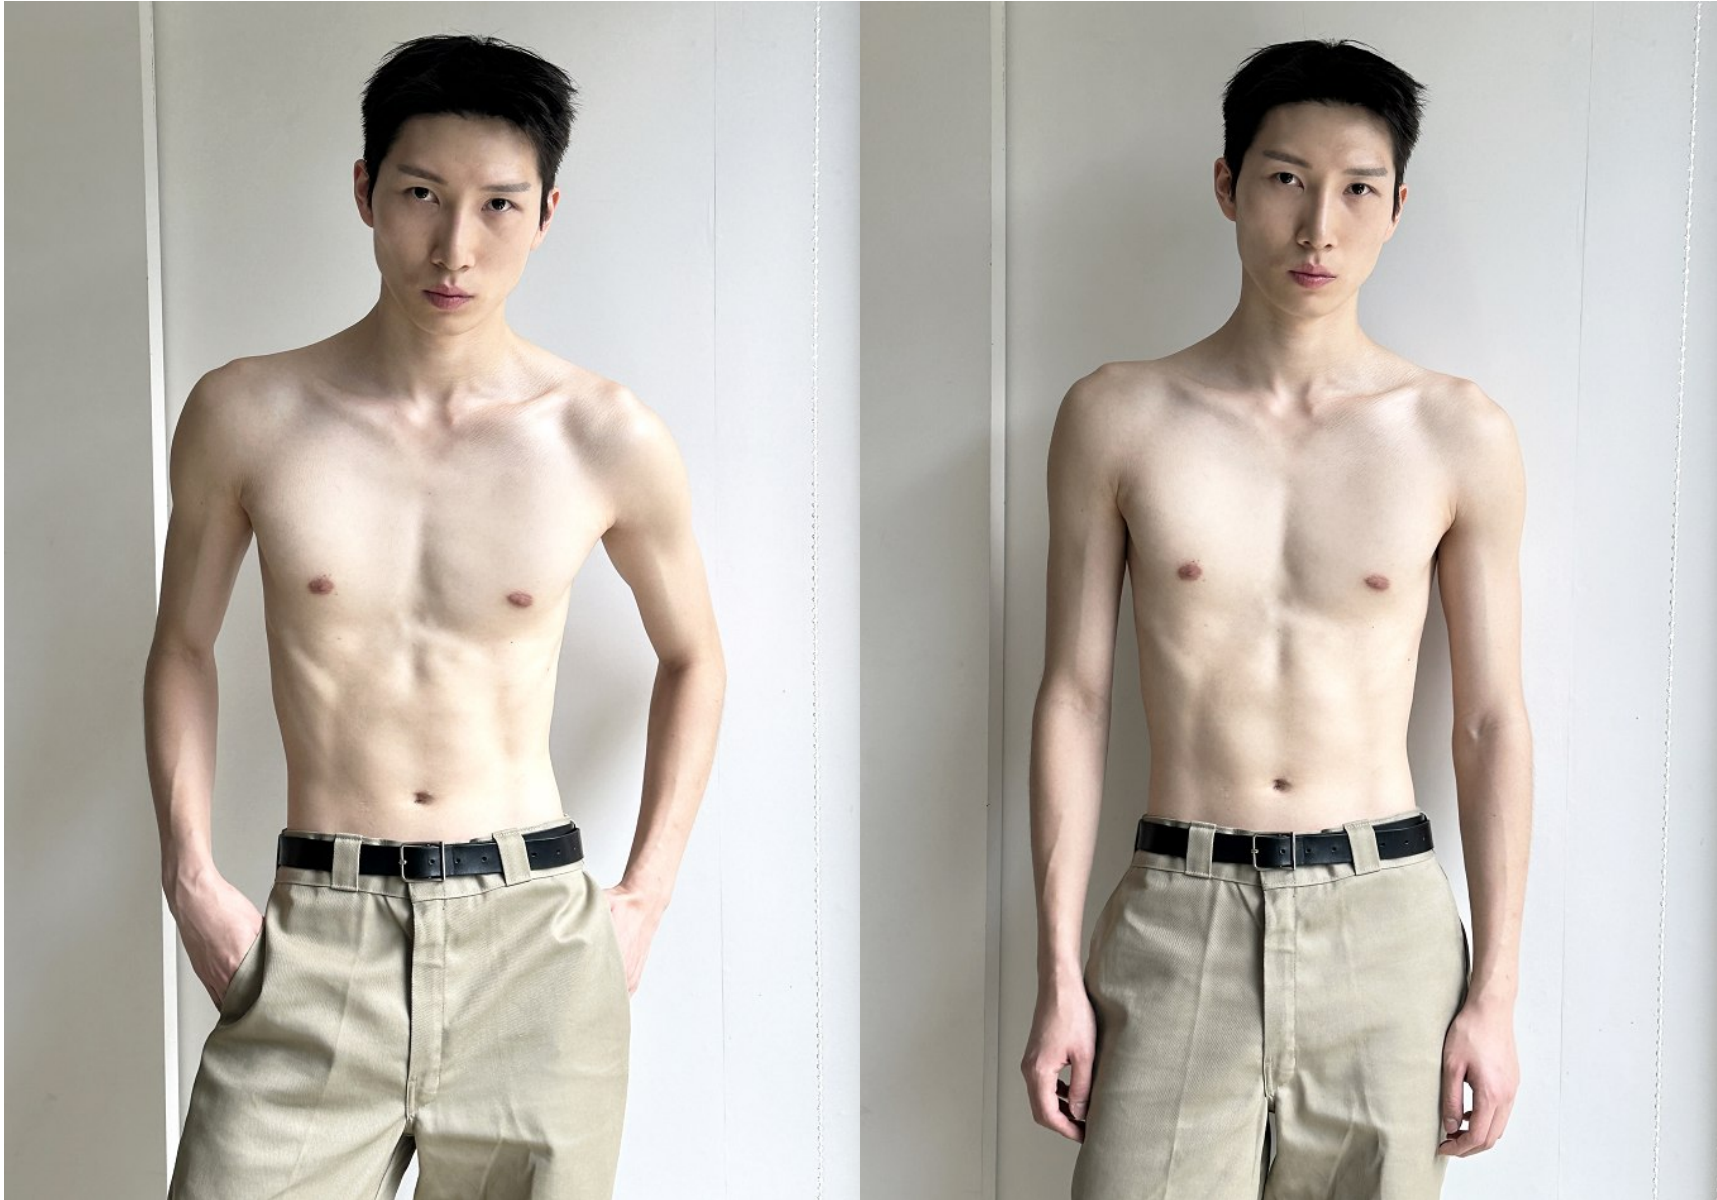

Morph

Morph Management, 36 Jangmun-ro Yongsan-gu Seoul Korea ZIP 04393 | Phone: +82 2 797 7200

LEE DO KYUL (@mppgdp)

Height 185/6'1" Chest 78/30.5" Waist 63/25" Hips 86/34" Shoe 275mm Hair Black Eyes Black Born in 2000