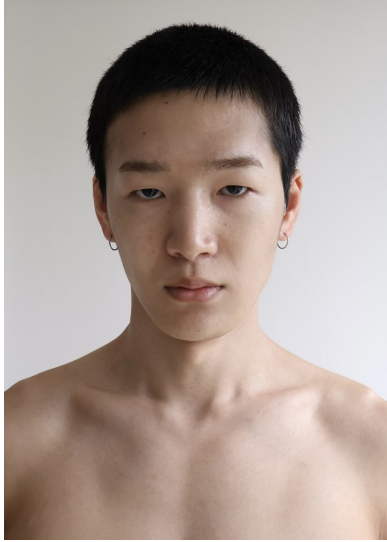

Morph

Morph Management, 36 Jangmun-ro Yongsan-gu Seoul Korea ZIP 04393 | Phone: +82 2 797 7200

LEE JEA HYUNG (@l_jea_h)

Height 187/6'1.5" Chest 79/31" Waist 64/25" Hips 85/33.5" Shoe 270mm Hair Black Eyes Black Born in 2000