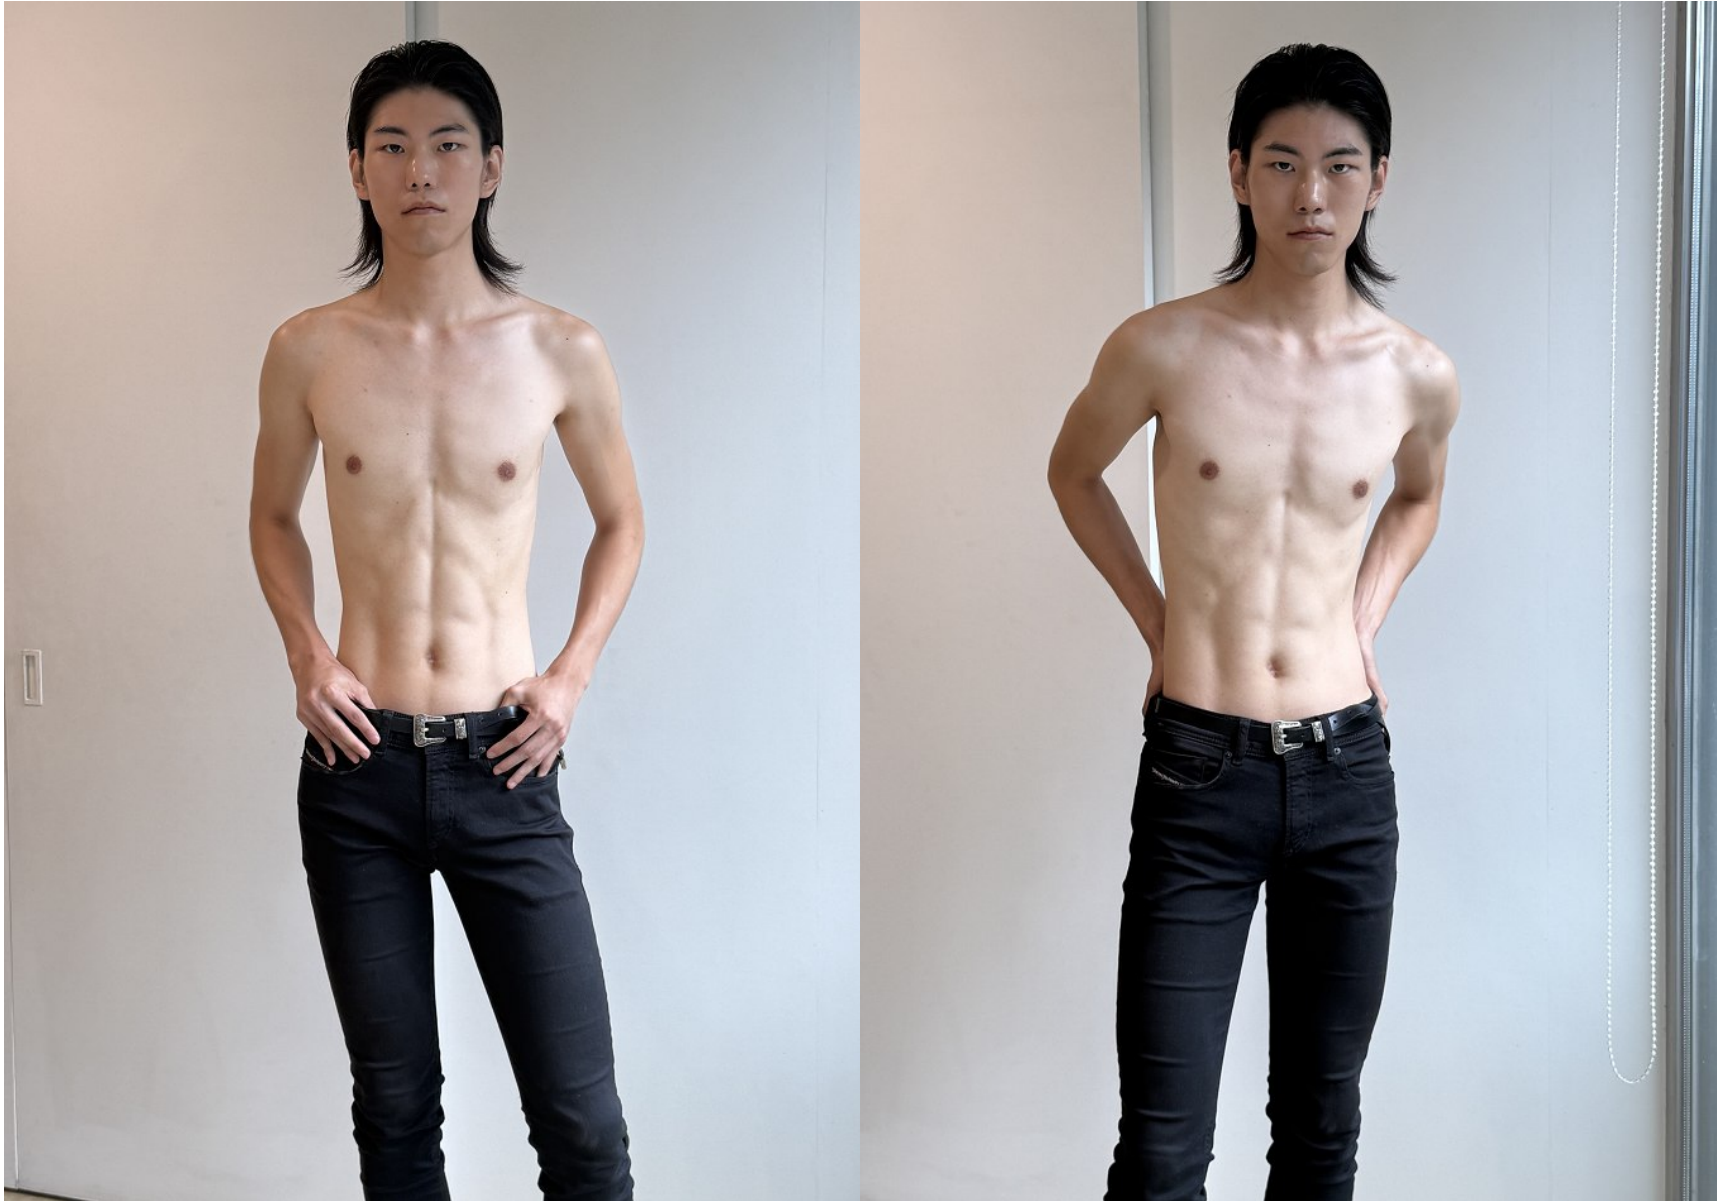

# Morph

Morph Management, 36 Jangmun-ro Yongsan-gu Seoul Korea ZIP 04393 | Phone: +82 2 797 7200

**HWANG YOON SANG (@hwangyoonsangg)**

Height 187/6'1.5" Chest 84/33" Waist 67/26.5" Hips 86/34" Shoe 275mm Hair Black Eyes Black Born in 2001