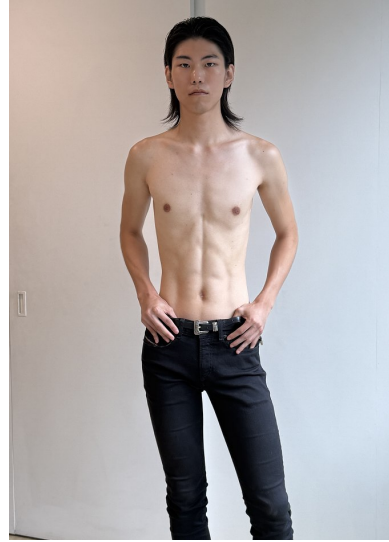

# Morph

Morph Management, 36 Jangmun-ro Yongsan-gu Seoul Korea ZIP 04393 | Phone: +82 2 797 7200

**HWANG YOON SANG (@hwangyoonsangg)**

Height 187/6'1.5" Chest 84/33" Waist 67/26.5" Hips 86/34" Shoe 275mm Hair Black Eyes Black Born in 2001